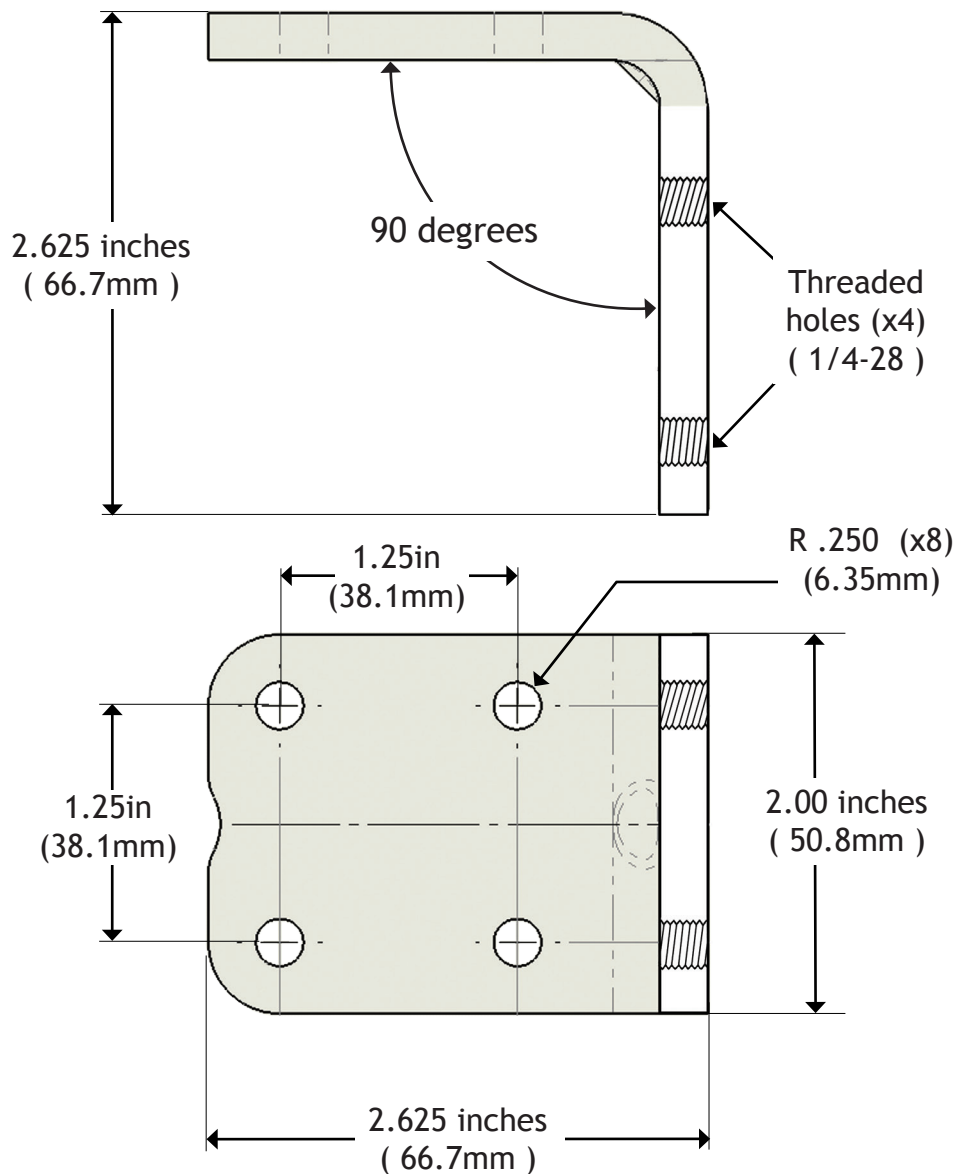

# SCALE 1:1

**Material:**  
0.250" (6.35 mm) laser cut steel

**Coating:**  
Black Zinc

**Hardware:**  
(2) 1/4-28 x 1/2" Socket Head Cap Screws [JJ]

**Mount'n Mover™**  
by BlueSky Designs

[mountnmover.com](http://mountnmover.com)

**Product:** WC-LAE, L-Angled Extension Plate  
**Weight:** 10.0 oz. (0.25 kg)

1-888-724-7002 (toll free) or 1-612-724-7002