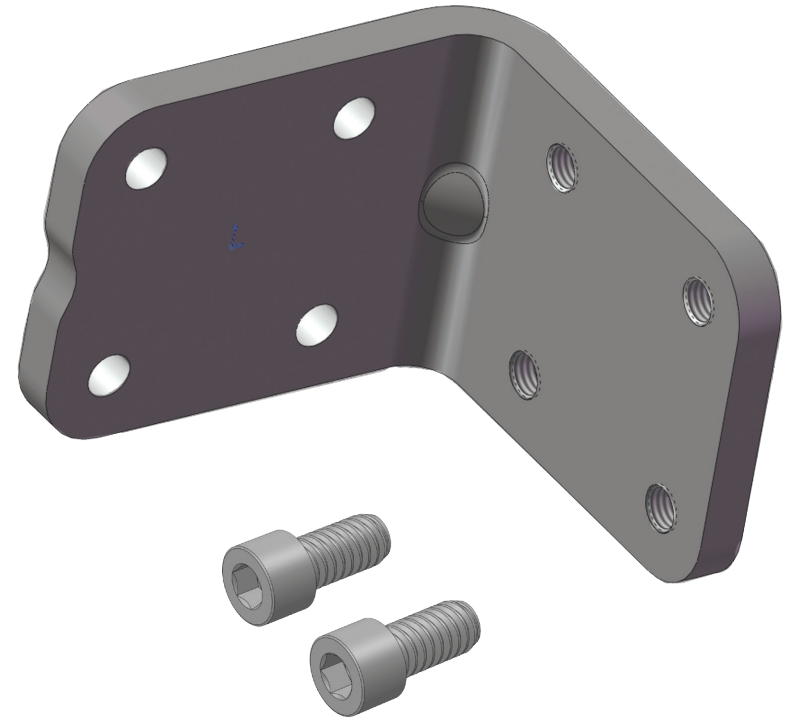

# SCALE 1:1

**Material:**  
0.250" (6.35 mm) laser cut steel

**Coating:**  
Black Zinc

**Hardware:**  
(2) 1/4-28 x 1/2" Socket Head Cap Screws [JJ]

**Mount'n Mover™**  
by BlueSky Designs

[mountnmover.com](http://mountnmover.com)

**Product:** WC-LAE, L-Angled Extension Plate  
**Weight:** 10.0 oz. (0.25 kg)

1-888-724-7002 (toll free) or 1-612-724-7002