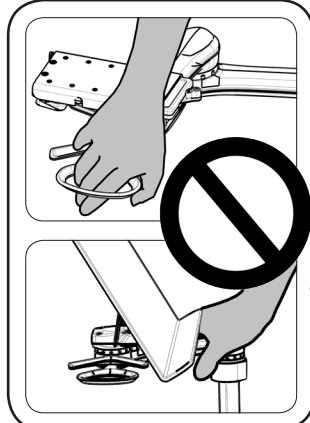

Mount'n Mover™

Safety • Maintenance

NOT INTENDED FOR WEIGHT BEARING!!

Maintenance

mounthmover.com
 BlueSky Designs, Inc. PH: 612-724-7002
 2637 27th Ave S, Suite 209
 Minneapolis, MN 55406-1564 USA
 info@blueskydesigns.us