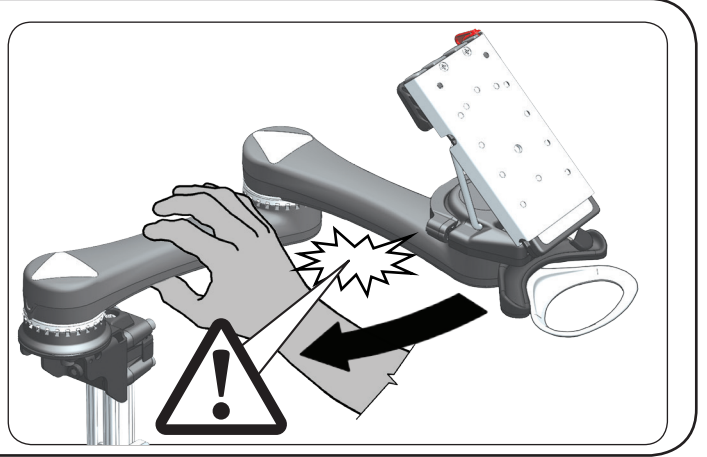

Mount'n Mover™

Safety • Maintenance

NOT INTENDED FOR WEIGHT BEARING!!

Maintenance

mounthmover.com
 BlueSky Designs, Inc. PH: 612-724-7002
 2637 27th Ave S, Suite 209
 Minneapolis, MN 55406-1564 USA
 info@blueskydesigns.us