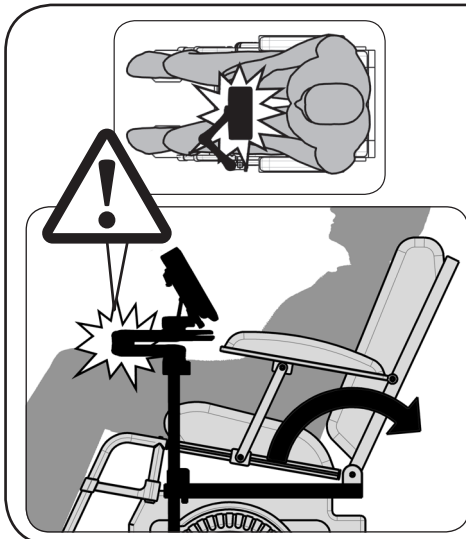

Mount'n Mover™

Safety • Maintenance

NOT INTENDED FOR WEIGHT BEARING!!

Maintenance

mounthmover.com
 BlueSky Designs, Inc. PH: 612-724-7002
 2637 27th Ave S, Suite 209
 Minneapolis, MN 55406-1564 USA
 info@blueskydesigns.us