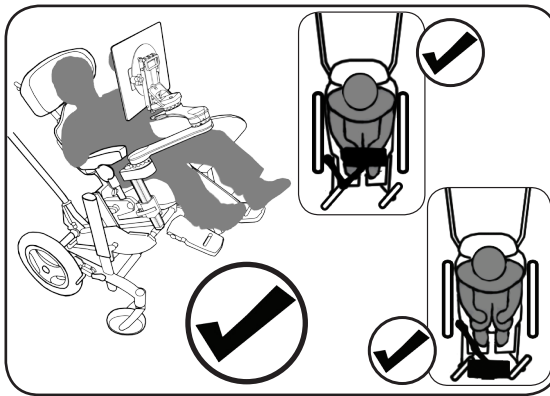

Mount'n Mover™

Safety • Maintenance

NOT INTENDED FOR WEIGHT BEARING!!

Maintenance

mounthmover.com
 BlueSky Designs, Inc. PH: 612-724-7002
 2637 27th Ave S, Suite 209
 Minneapolis, MN 55406-1564 USA
 info@blueskydesigns.us