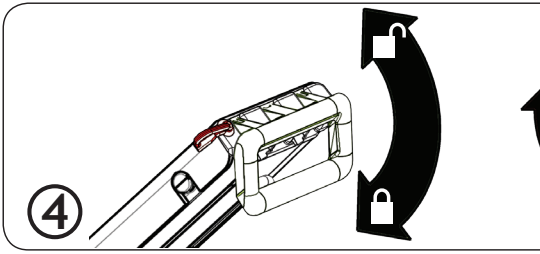

Mount'n Mover™

Safety • Maintenance

NOT INTENDED FOR WEIGHT BEARING!!

Maintenance

mounthmover.com
 BlueSky Designs, Inc. PH: 612-724-7002
 2637 27th Ave S, Suite 209
 Minneapolis, MN 55406-1564 USA
 info@blueskydesigns.us