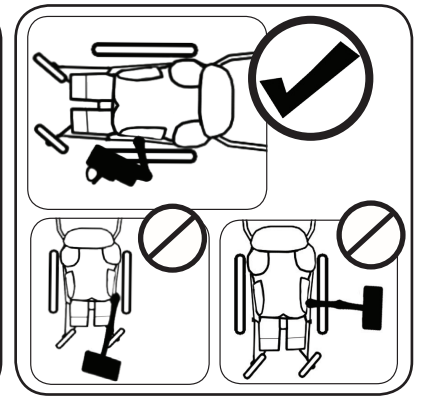

Mount'n Mover™

Safety • Maintenance

NOT INTENDED FOR WEIGHT BEARING!!

Maintenance

mounthmover.com
 BlueSky Designs, Inc. PH: 612-724-7002
 2637 27th Ave S, Suite 209
 Minneapolis, MN 55406-1564 USA
 info@blueskydesigns.us