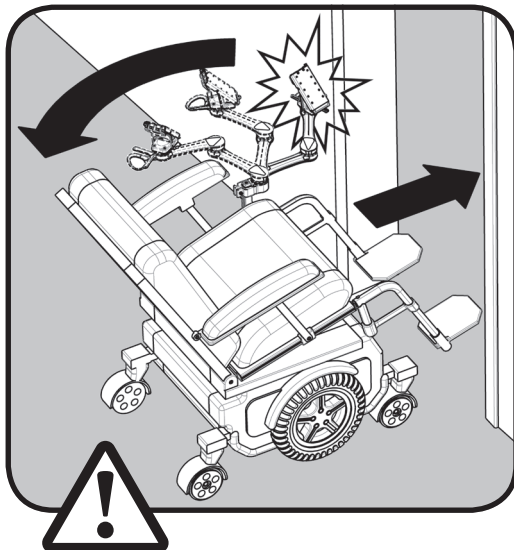

Mount'n Mover™

Safety • Maintenance

NOT INTENDED FOR WEIGHT BEARING!!

Maintenance

mounthmover.com
 BlueSky Designs, Inc. PH: 612-724-7002
 2637 27th Ave S, Suite 209
 Minneapolis, MN 55406-1564 USA
 info@blueskydesigns.us