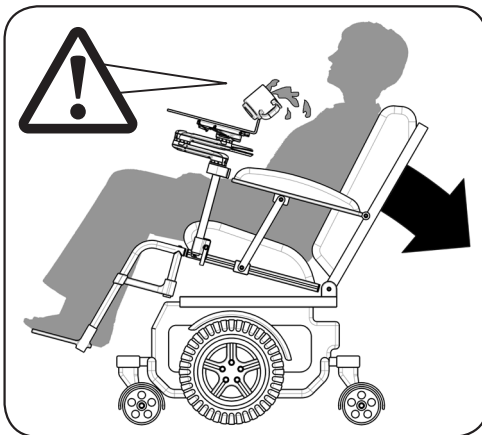

Mount'n Mover™

Safety • Maintenance

NOT INTENDED FOR WEIGHT BEARING!!

Maintenance

mounthmover.com
 BlueSky Designs, Inc. PH: 612-724-7002
 2637 27th Ave S, Suite 209
 Minneapolis, MN 55406-1564 USA
 info@blueskydesigns.us