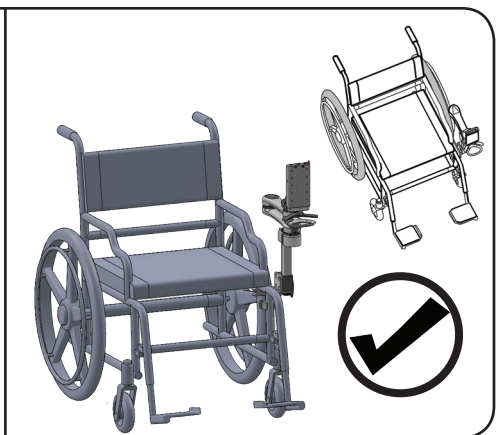

Mount'n Mover™

Safety • Maintenance

NOT INTENDED FOR WEIGHT BEARING!!

Maintenance

mounthmover.com
 BlueSky Designs, Inc. PH: 612-724-7002
 2637 27th Ave S, Suite 209
 Minneapolis, MN 55406-1564 USA
 info@blueskydesigns.us