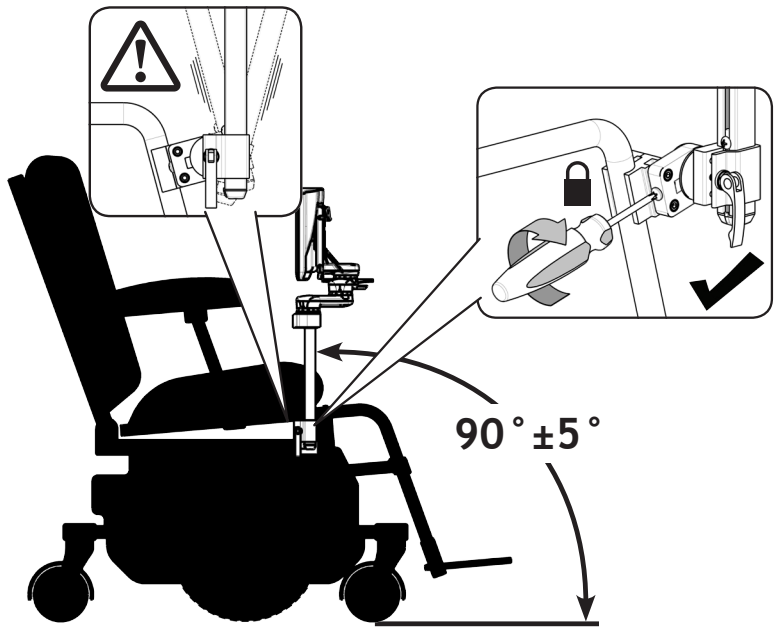

Mount'n Mover™

Safety • Maintenance

NOT INTENDED FOR WEIGHT BEARING!!

Maintenance

mounthmover.com
 BlueSky Designs, Inc. PH: 612-724-7002
 2637 27th Ave S, Suite 209
 Minneapolis, MN 55406-1564 USA
 info@blueskydesigns.us