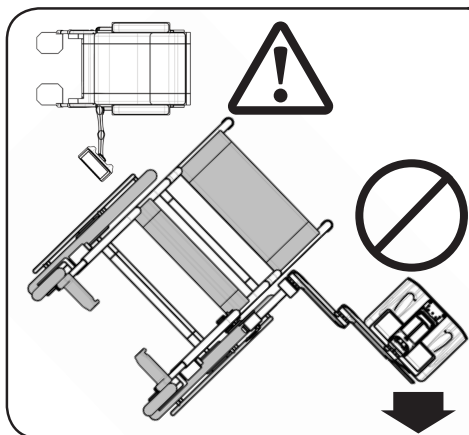

Mount'n Mover™

Safety • Maintenance

NOT INTENDED FOR WEIGHT BEARING!!

Maintenance

mounthmover.com
 BlueSky Designs, Inc. PH: 612-724-7002
 2637 27th Ave S, Suite 209
 Minneapolis, MN 55406-1564 USA
 info@blueskydesigns.us