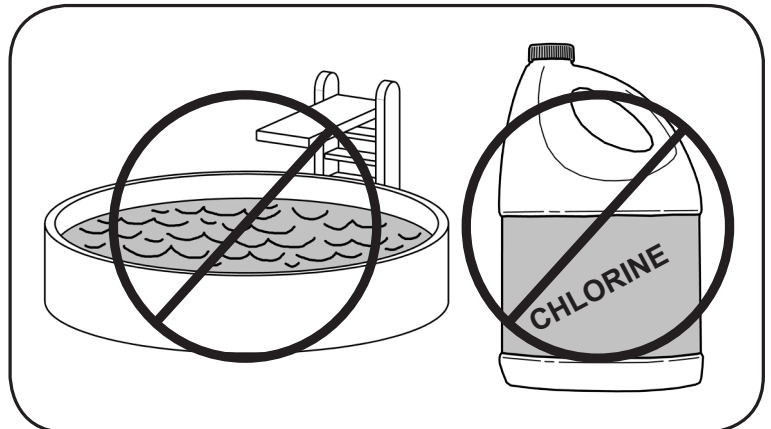

Mount'n Mover™

Safety • Maintenance

NOT INTENDED FOR WEIGHT BEARING!!

Maintenance

mounthmover.com
 BlueSky Designs, Inc. PH: 612-724-7002
 2637 27th Ave S, Suite 209
 Minneapolis, MN 55406-1564 USA
 info@blueskydesigns.us