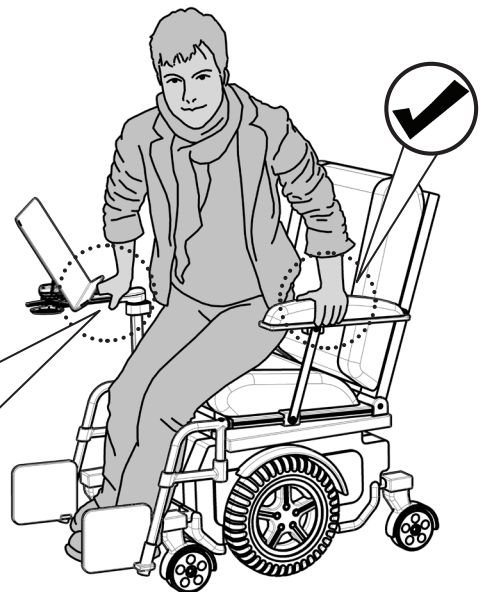

Mount'n Mover™

Safety • Maintenance

NOT INTENDED FOR WEIGHT BEARING!!

Maintenance

mounthmover.com
 BlueSky Designs, Inc. PH: 612-724-7002
 2637 27th Ave S, Suite 209
 Minneapolis, MN 55406-1564 USA
 info@blueskydesigns.us