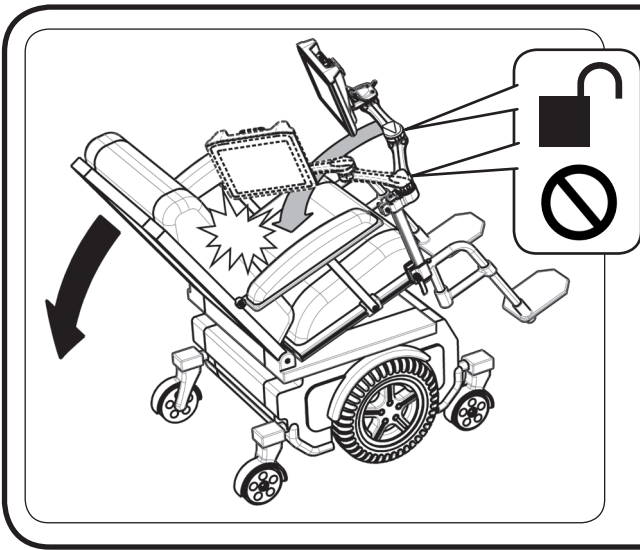

Mount'n Mover™

Safety • Maintenance

NOT INTENDED FOR WEIGHT BEARING!!

Maintenance

mounthmover.com
 BlueSky Designs, Inc. PH: 612-724-7002
 2637 27th Ave S, Suite 209
 Minneapolis, MN 55406-1564 USA
 info@blueskydesigns.us