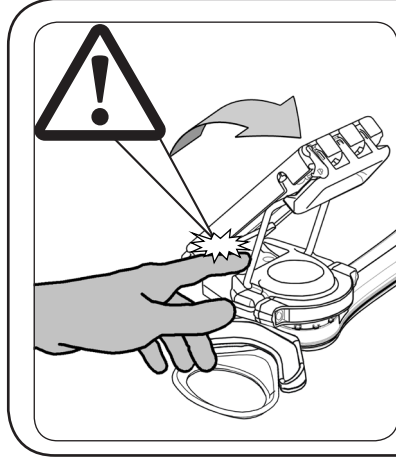

Mount'n Mover™

Safety • Maintenance

NOT INTENDED FOR WEIGHT BEARING!!

Maintenance

mounthmover.com
 BlueSky Designs, Inc. PH: 612-724-7002
 2637 27th Ave S, Suite 209
 Minneapolis, MN 55406-1564 USA
 info@blueskydesigns.us