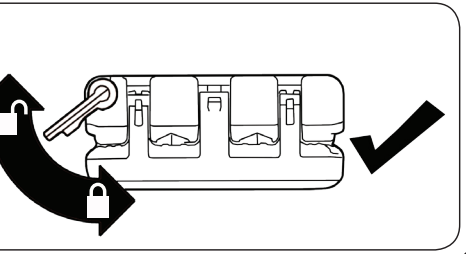

Mount'n Mover™

Safety • Maintenance

NOT INTENDED FOR WEIGHT BEARING!!

Maintenance

mounthmover.com
 BlueSky Designs, Inc. PH: 612-724-7002
 2637 27th Ave S, Suite 209
 Minneapolis, MN 55406-1564 USA
 info@blueskydesigns.us