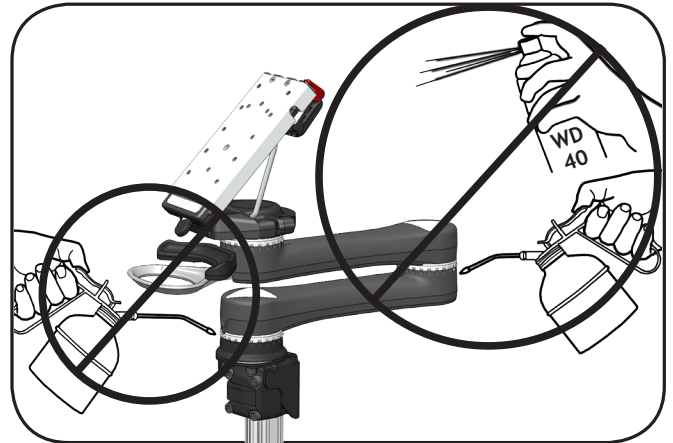

Mount'n Mover™

Safety • Maintenance

NOT INTENDED FOR WEIGHT BEARING!!

Maintenance

mounthmover.com
 BlueSky Designs, Inc. PH: 612-724-7002
 2637 27th Ave S, Suite 209
 Minneapolis, MN 55406-1564 USA
 info@blueskydesigns.us