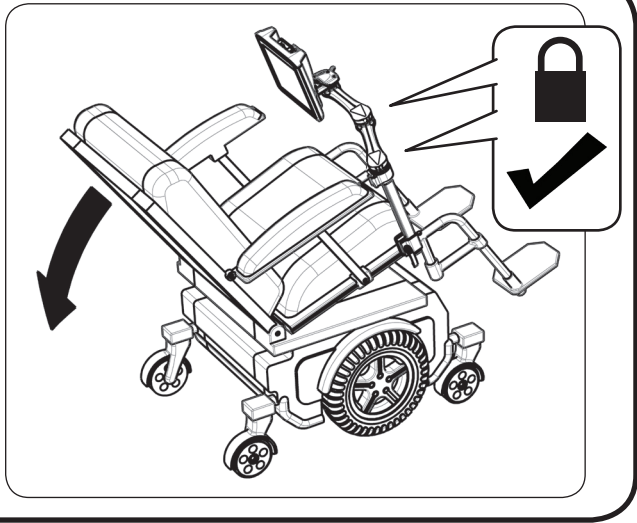

Mount'n Mover™

Safety • Maintenance

NOT INTENDED FOR WEIGHT BEARING!!

Maintenance

mounthmover.com
 BlueSky Designs, Inc. PH: 612-724-7002
 2637 27th Ave S, Suite 209
 Minneapolis, MN 55406-1564 USA
 info@blueskydesigns.us