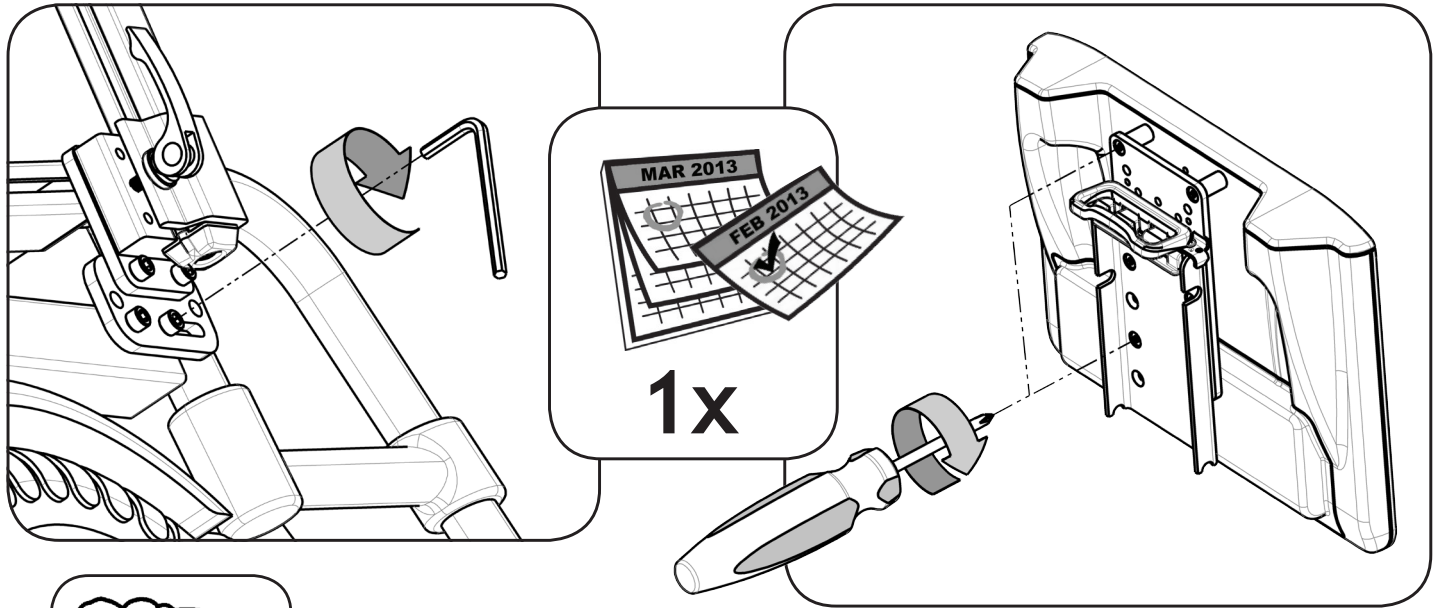

Mount'n Mover™

Safety • Maintenance

NOT INTENDED FOR WEIGHT BEARING!!

Maintenance

mounthmover.com
 BlueSky Designs, Inc. PH: 612-724-7002
 2637 27th Ave S, Suite 209
 Minneapolis, MN 55406-1564 USA
 info@blueskydesigns.us