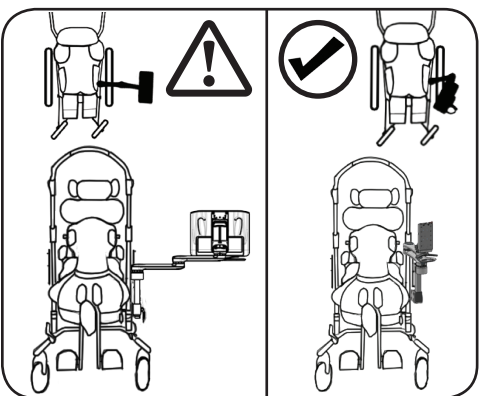

Mount'n Mover™

Safety • Maintenance

NOT INTENDED FOR WEIGHT BEARING!!

Maintenance

mounthmover.com
 BlueSky Designs, Inc. PH: 612-724-7002
 2637 27th Ave S, Suite 209
 Minneapolis, MN 55406-1564 USA
 info@blueskydesigns.us