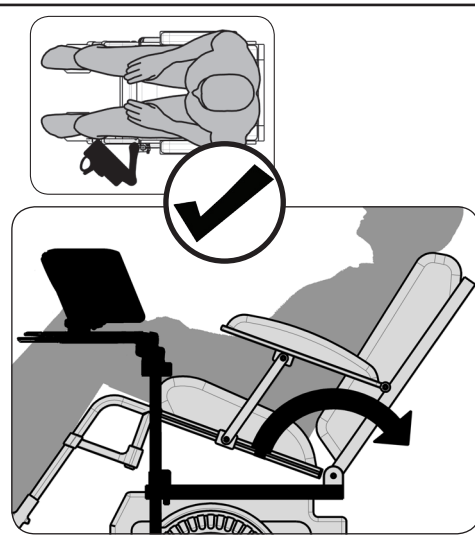

Mount'n Mover™

Safety • Maintenance

NOT INTENDED FOR WEIGHT BEARING!!

Maintenance

mounthmover.com
 BlueSky Designs, Inc. PH: 612-724-7002
 2637 27th Ave S, Suite 209
 Minneapolis, MN 55406-1564 USA
 info@blueskydesigns.us