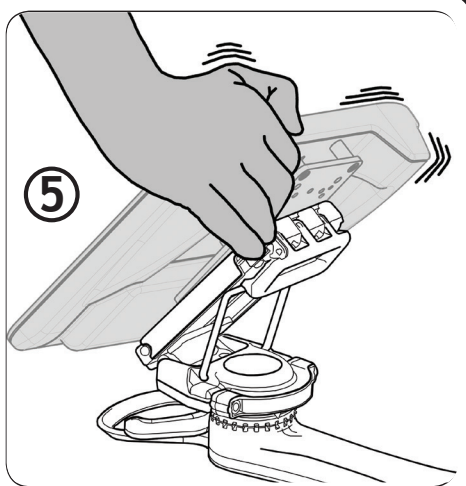

Mount'n Mover™

Safety • Maintenance

NOT INTENDED FOR WEIGHT BEARING!!

Maintenance

mounthmover.com
 BlueSky Designs, Inc. PH: 612-724-7002
 2637 27th Ave S, Suite 209
 Minneapolis, MN 55406-1564 USA
 info@blueskydesigns.us