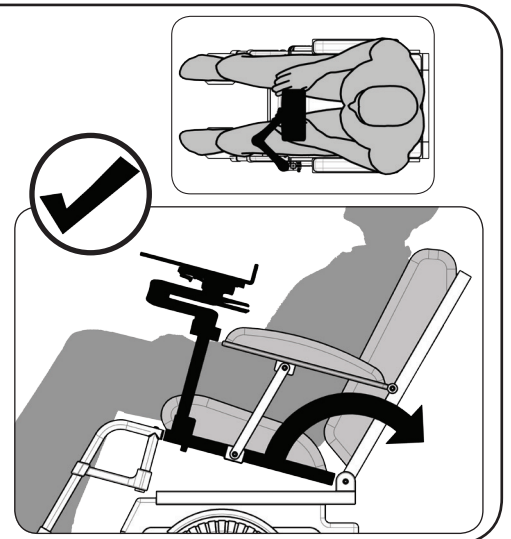

Mount'n Mover™

Safety • Maintenance

NOT INTENDED FOR WEIGHT BEARING!!

Maintenance

mounthmover.com
 BlueSky Designs, Inc. PH: 612-724-7002
 2637 27th Ave S, Suite 209
 Minneapolis, MN 55406-1564 USA
 info@blueskydesigns.us