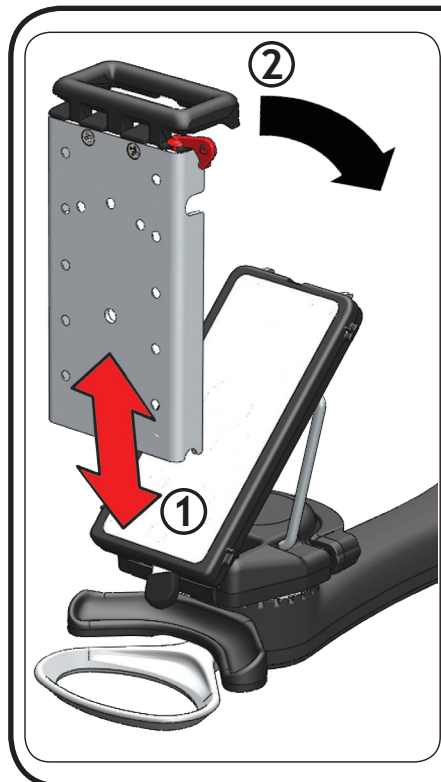

Mount'n Mover™

Safety • Maintenance

NOT INTENDED FOR WEIGHT BEARING!!

Maintenance

mounthmover.com
 BlueSky Designs, Inc. PH: 612-724-7002
 2637 27th Ave S, Suite 209
 Minneapolis, MN 55406-1564 USA
 info@blueskydesigns.us