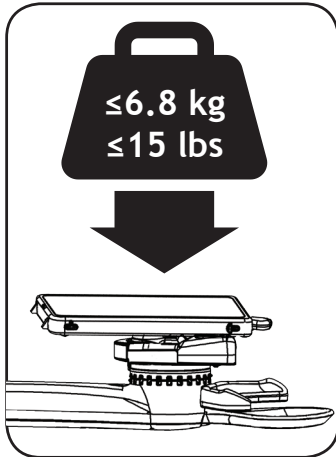

Mount'n Mover™

Safety • Maintenance

NOT INTENDED FOR WEIGHT BEARING!!

Maintenance

mounthmover.com
 BlueSky Designs, Inc. PH: 612-724-7002
 2637 27th Ave S, Suite 209
 Minneapolis, MN 55406-1564 USA
 info@blueskydesigns.us