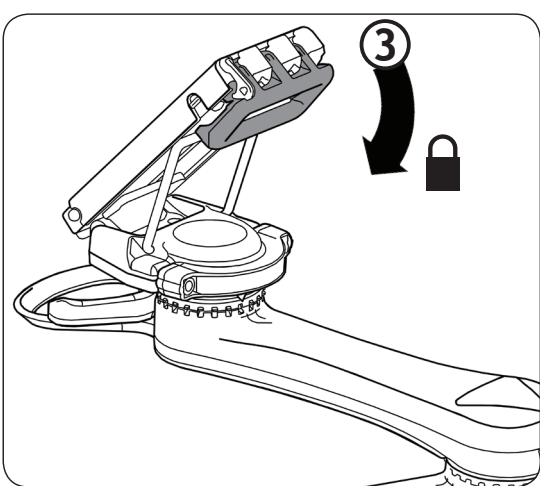

Mount'n Mover™

Safety • Maintenance

NOT INTENDED FOR WEIGHT BEARING!!

Maintenance

mounthmover.com
 BlueSky Designs, Inc. PH: 612-724-7002
 2637 27th Ave S, Suite 209
 Minneapolis, MN 55406-1564 USA
 info@blueskydesigns.us