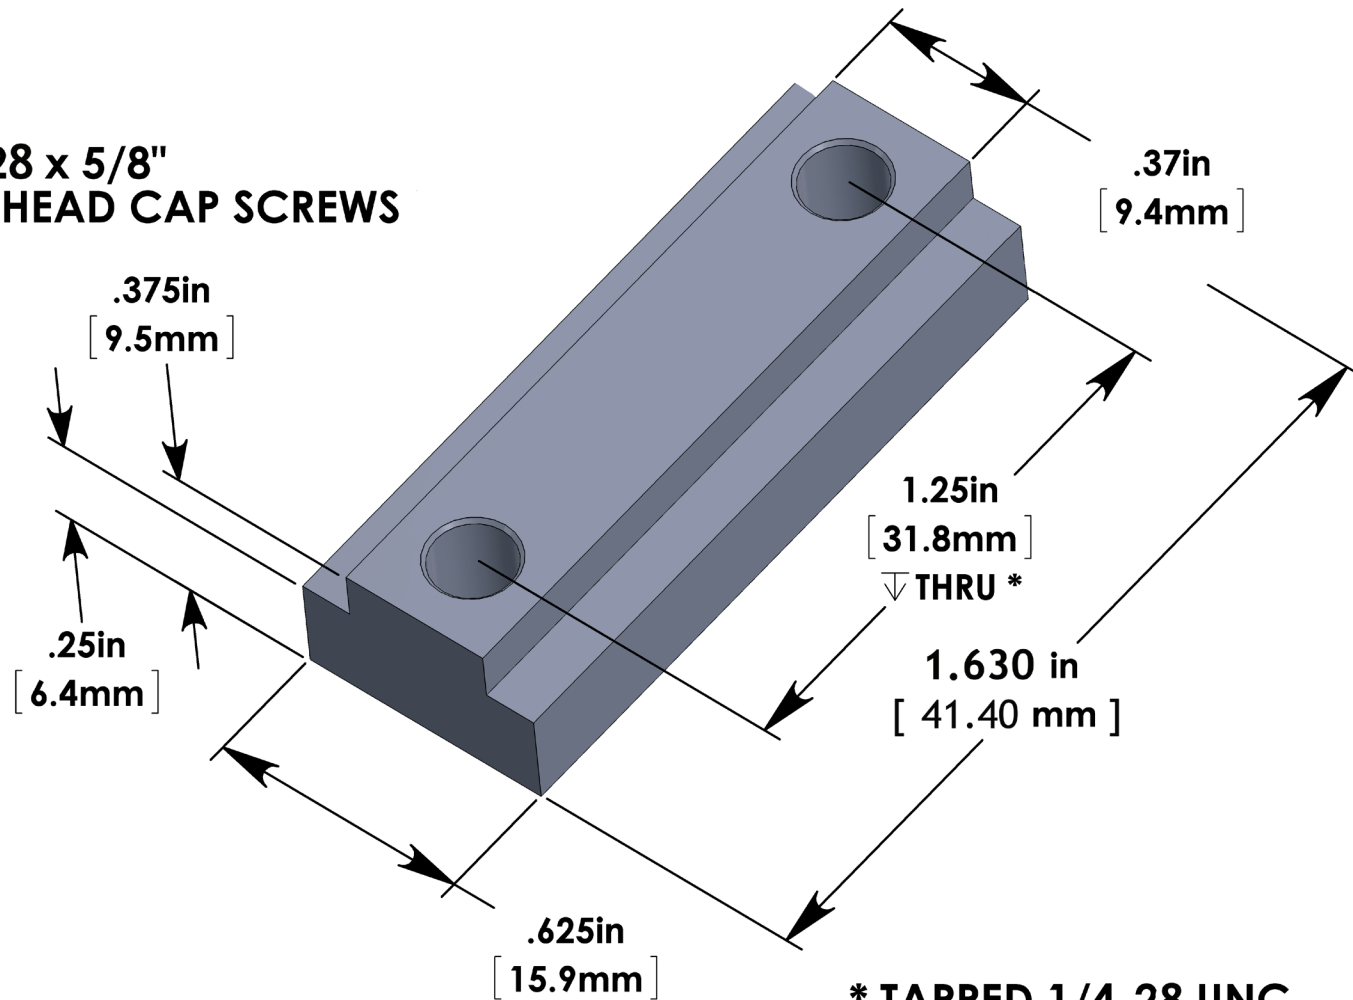

WC-TN

**(2) 1/4-28 x 5/8"
SOCKET HEAD CAP SCREWS**

*** TAPPED 1/4-28 UNC**