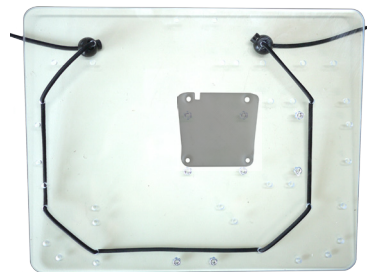

Mount'n Mover™

by BlueSky Designs

Universal Access Station Kit

Do more - with a mount that moves!

- Great for:
- Schools: classroom, library, cafeteria
 - Therapy rooms
 - Evaluation Centers

Includes:

New Easy Mover

- Movable joints and tilt, easily glide to desired position
- Joints can be adjusted from low to high resistance, changing the effort required to move the mount
- New Quick Connect Receiver is compatible with other mounts and devices

Price: \$1017.00
Product Number: #UAS-KIT
Bulk pricing available, contact us

iTab Tray
with Quick
Connect Plate for
iPads and Tablets

Table Clamp

**12"
Post**