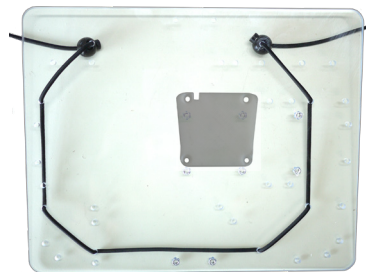

Mount'n Mover™

by BlueSky Designs

Universal Access Station Kit

Do more - with a mount that moves!

- Great for:
- Schools: classroom, library, cafeteria
 - Therapy rooms
 - Evaluation Centers

Includes:

New Easy Mover

- Movable joints and tilt, easily glide to desired position
- Joints can be adjusted from low to high resistance, changing the effort required to move the mount
- New Quick Connect Receiver is compatible with other mounts and devices

Price: \$1410.00

Product Number: #UAS-KIT

Bulk pricing available, contact us

iTab Tray

with Quick
Connect Plate for
iPads and Tablets

Table Clamp

12"
Post