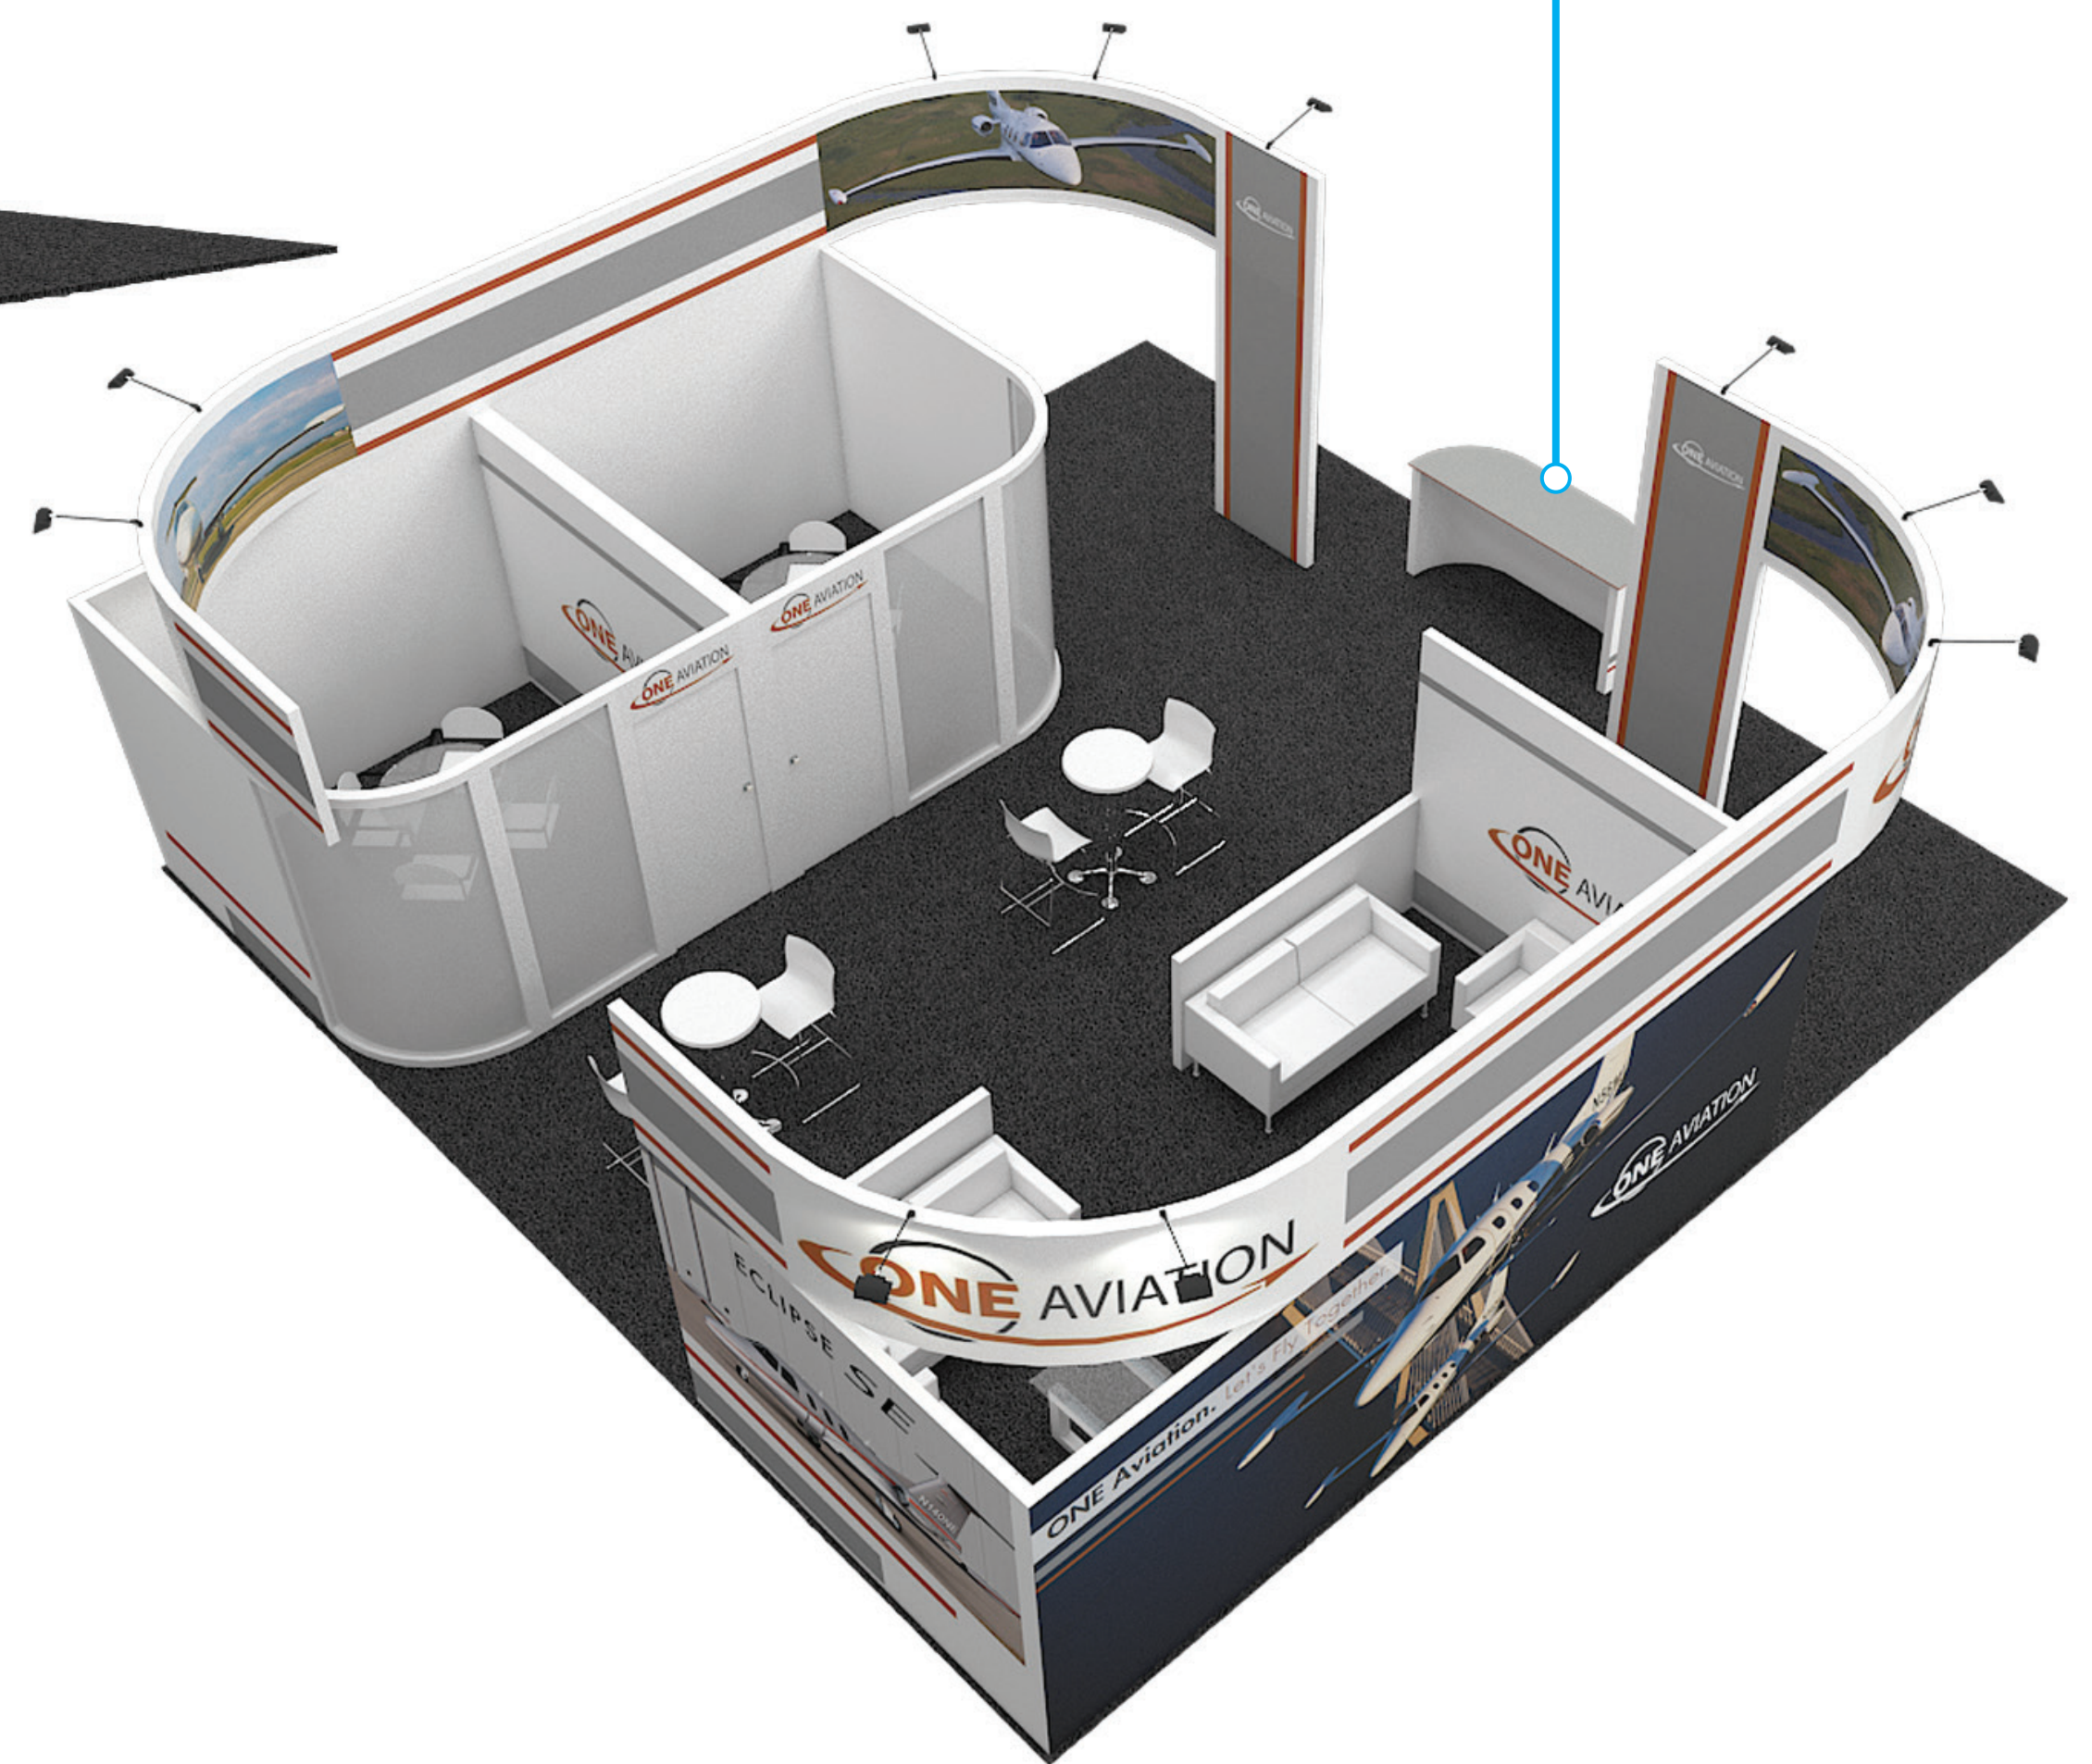

Custom Counter with storage options