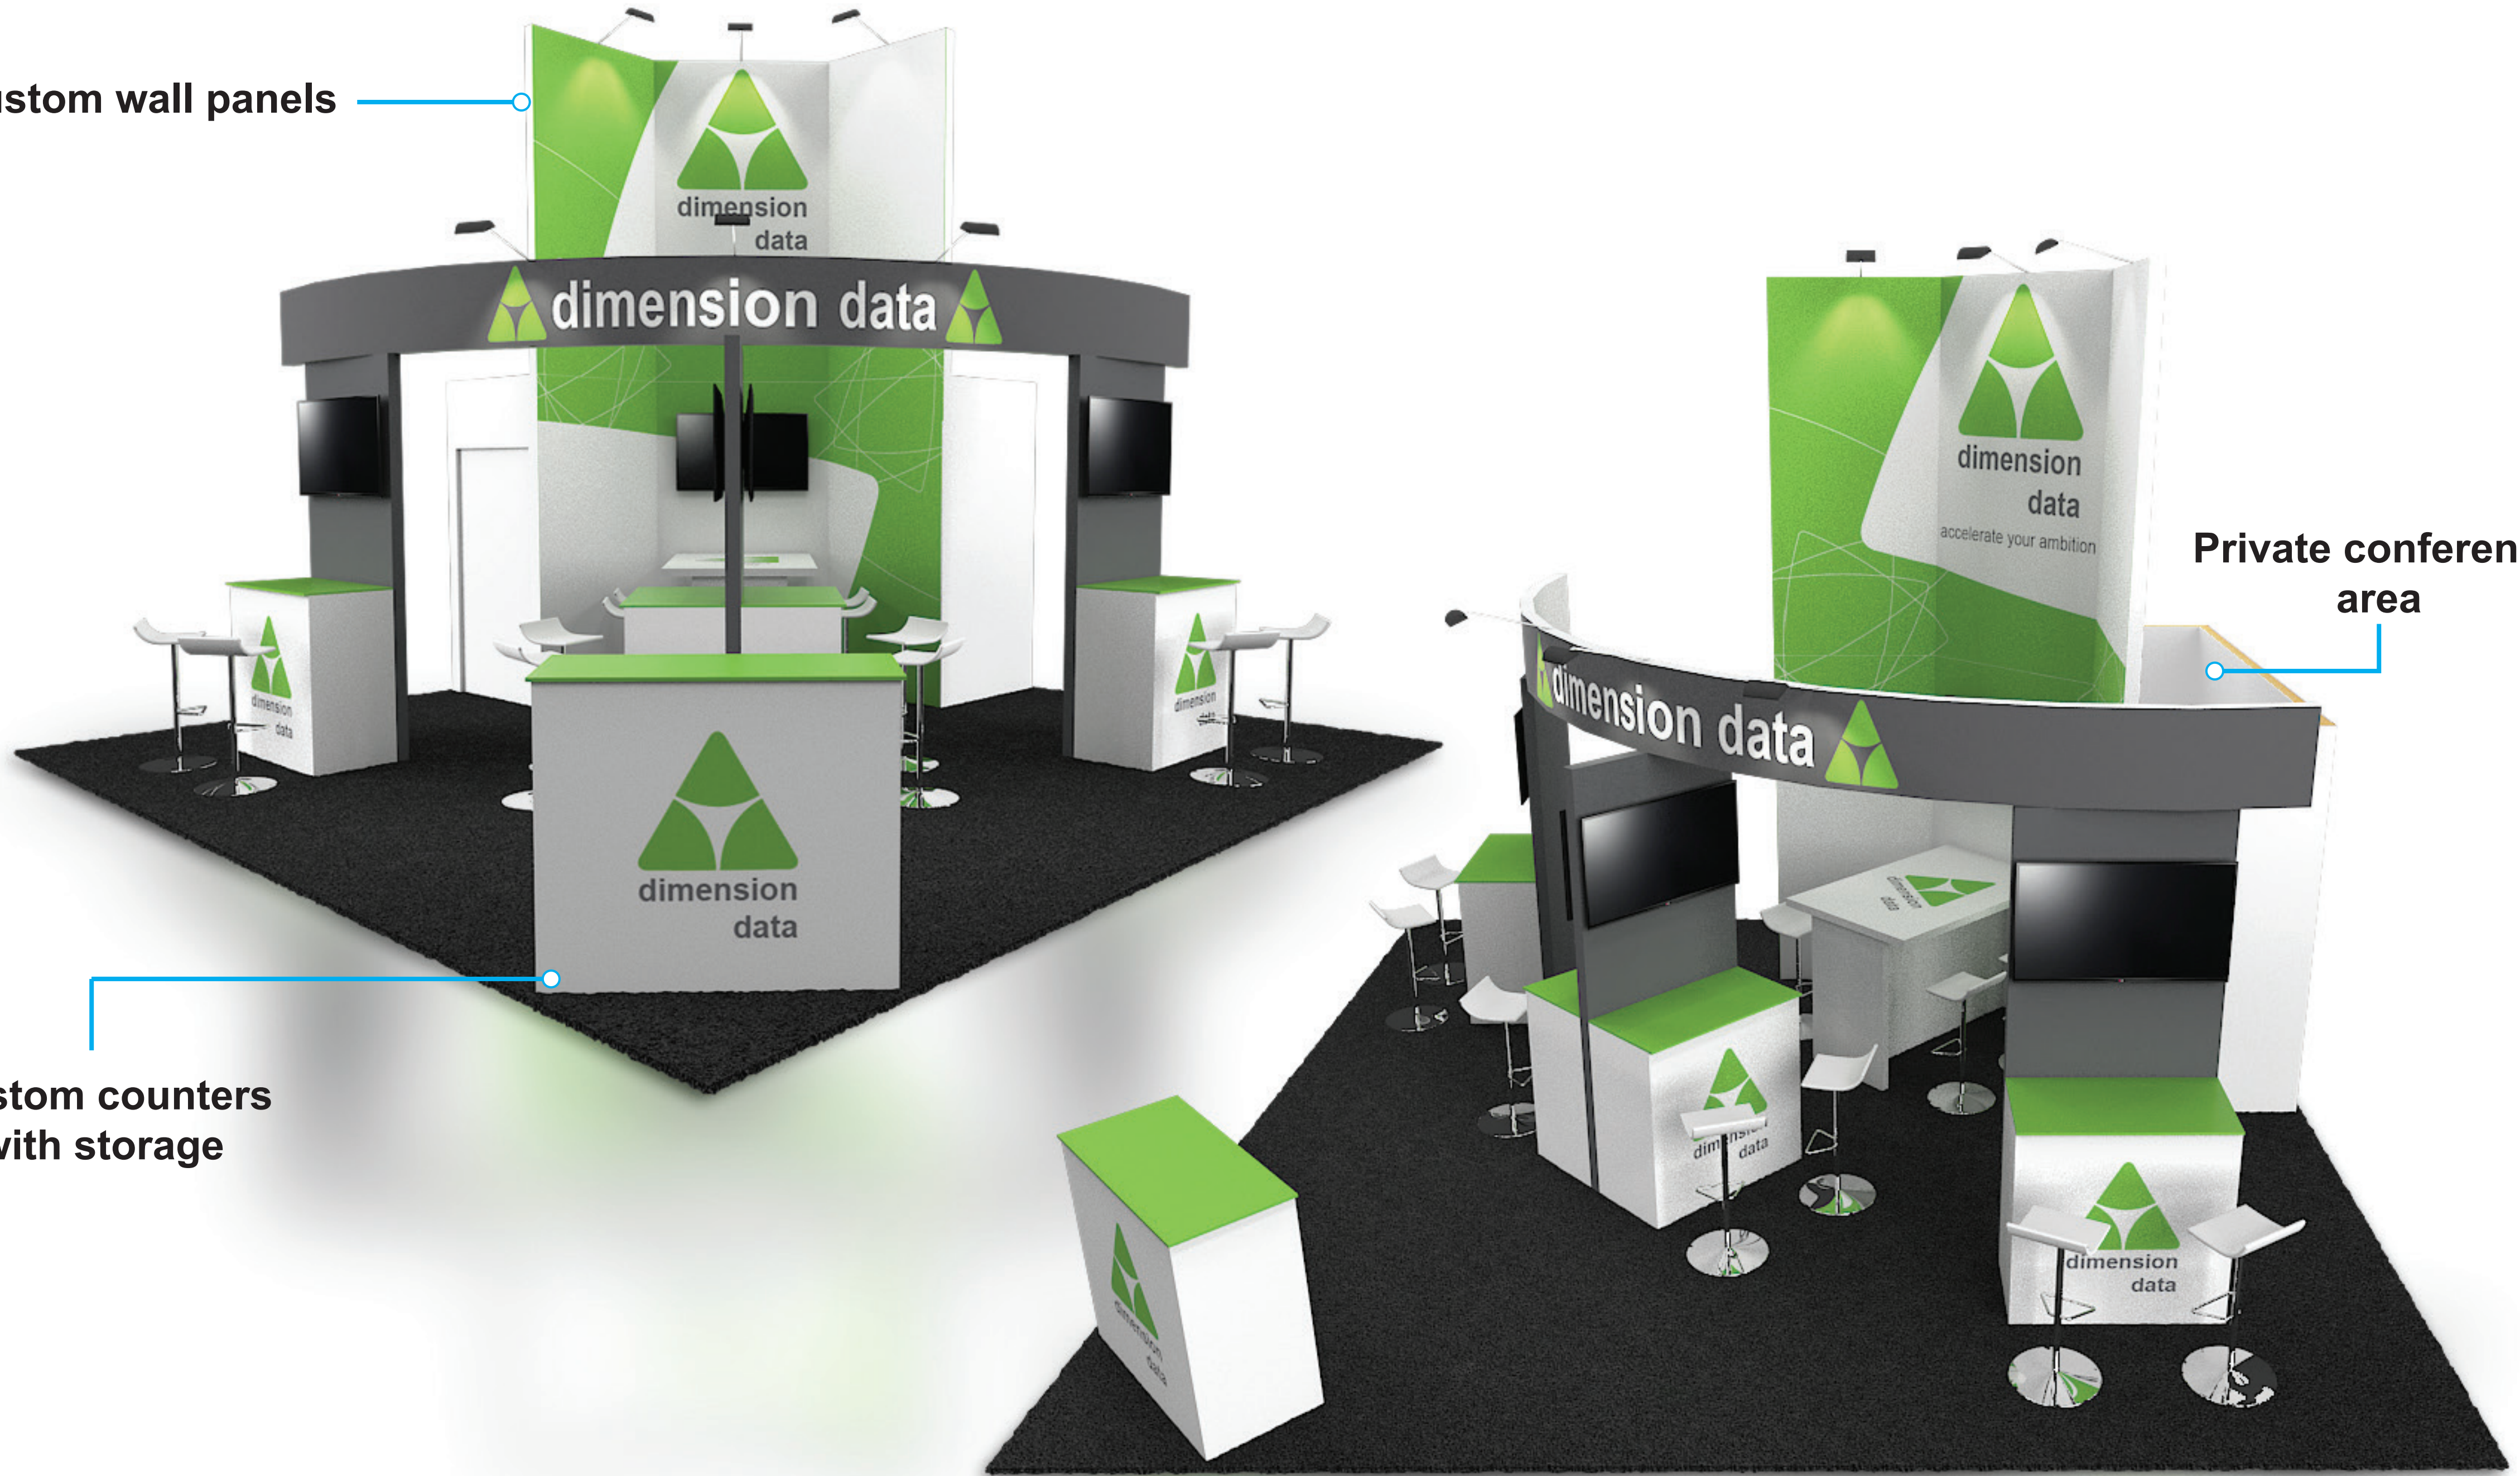

Custom wall panels

Private conference area

Custom counters with storage