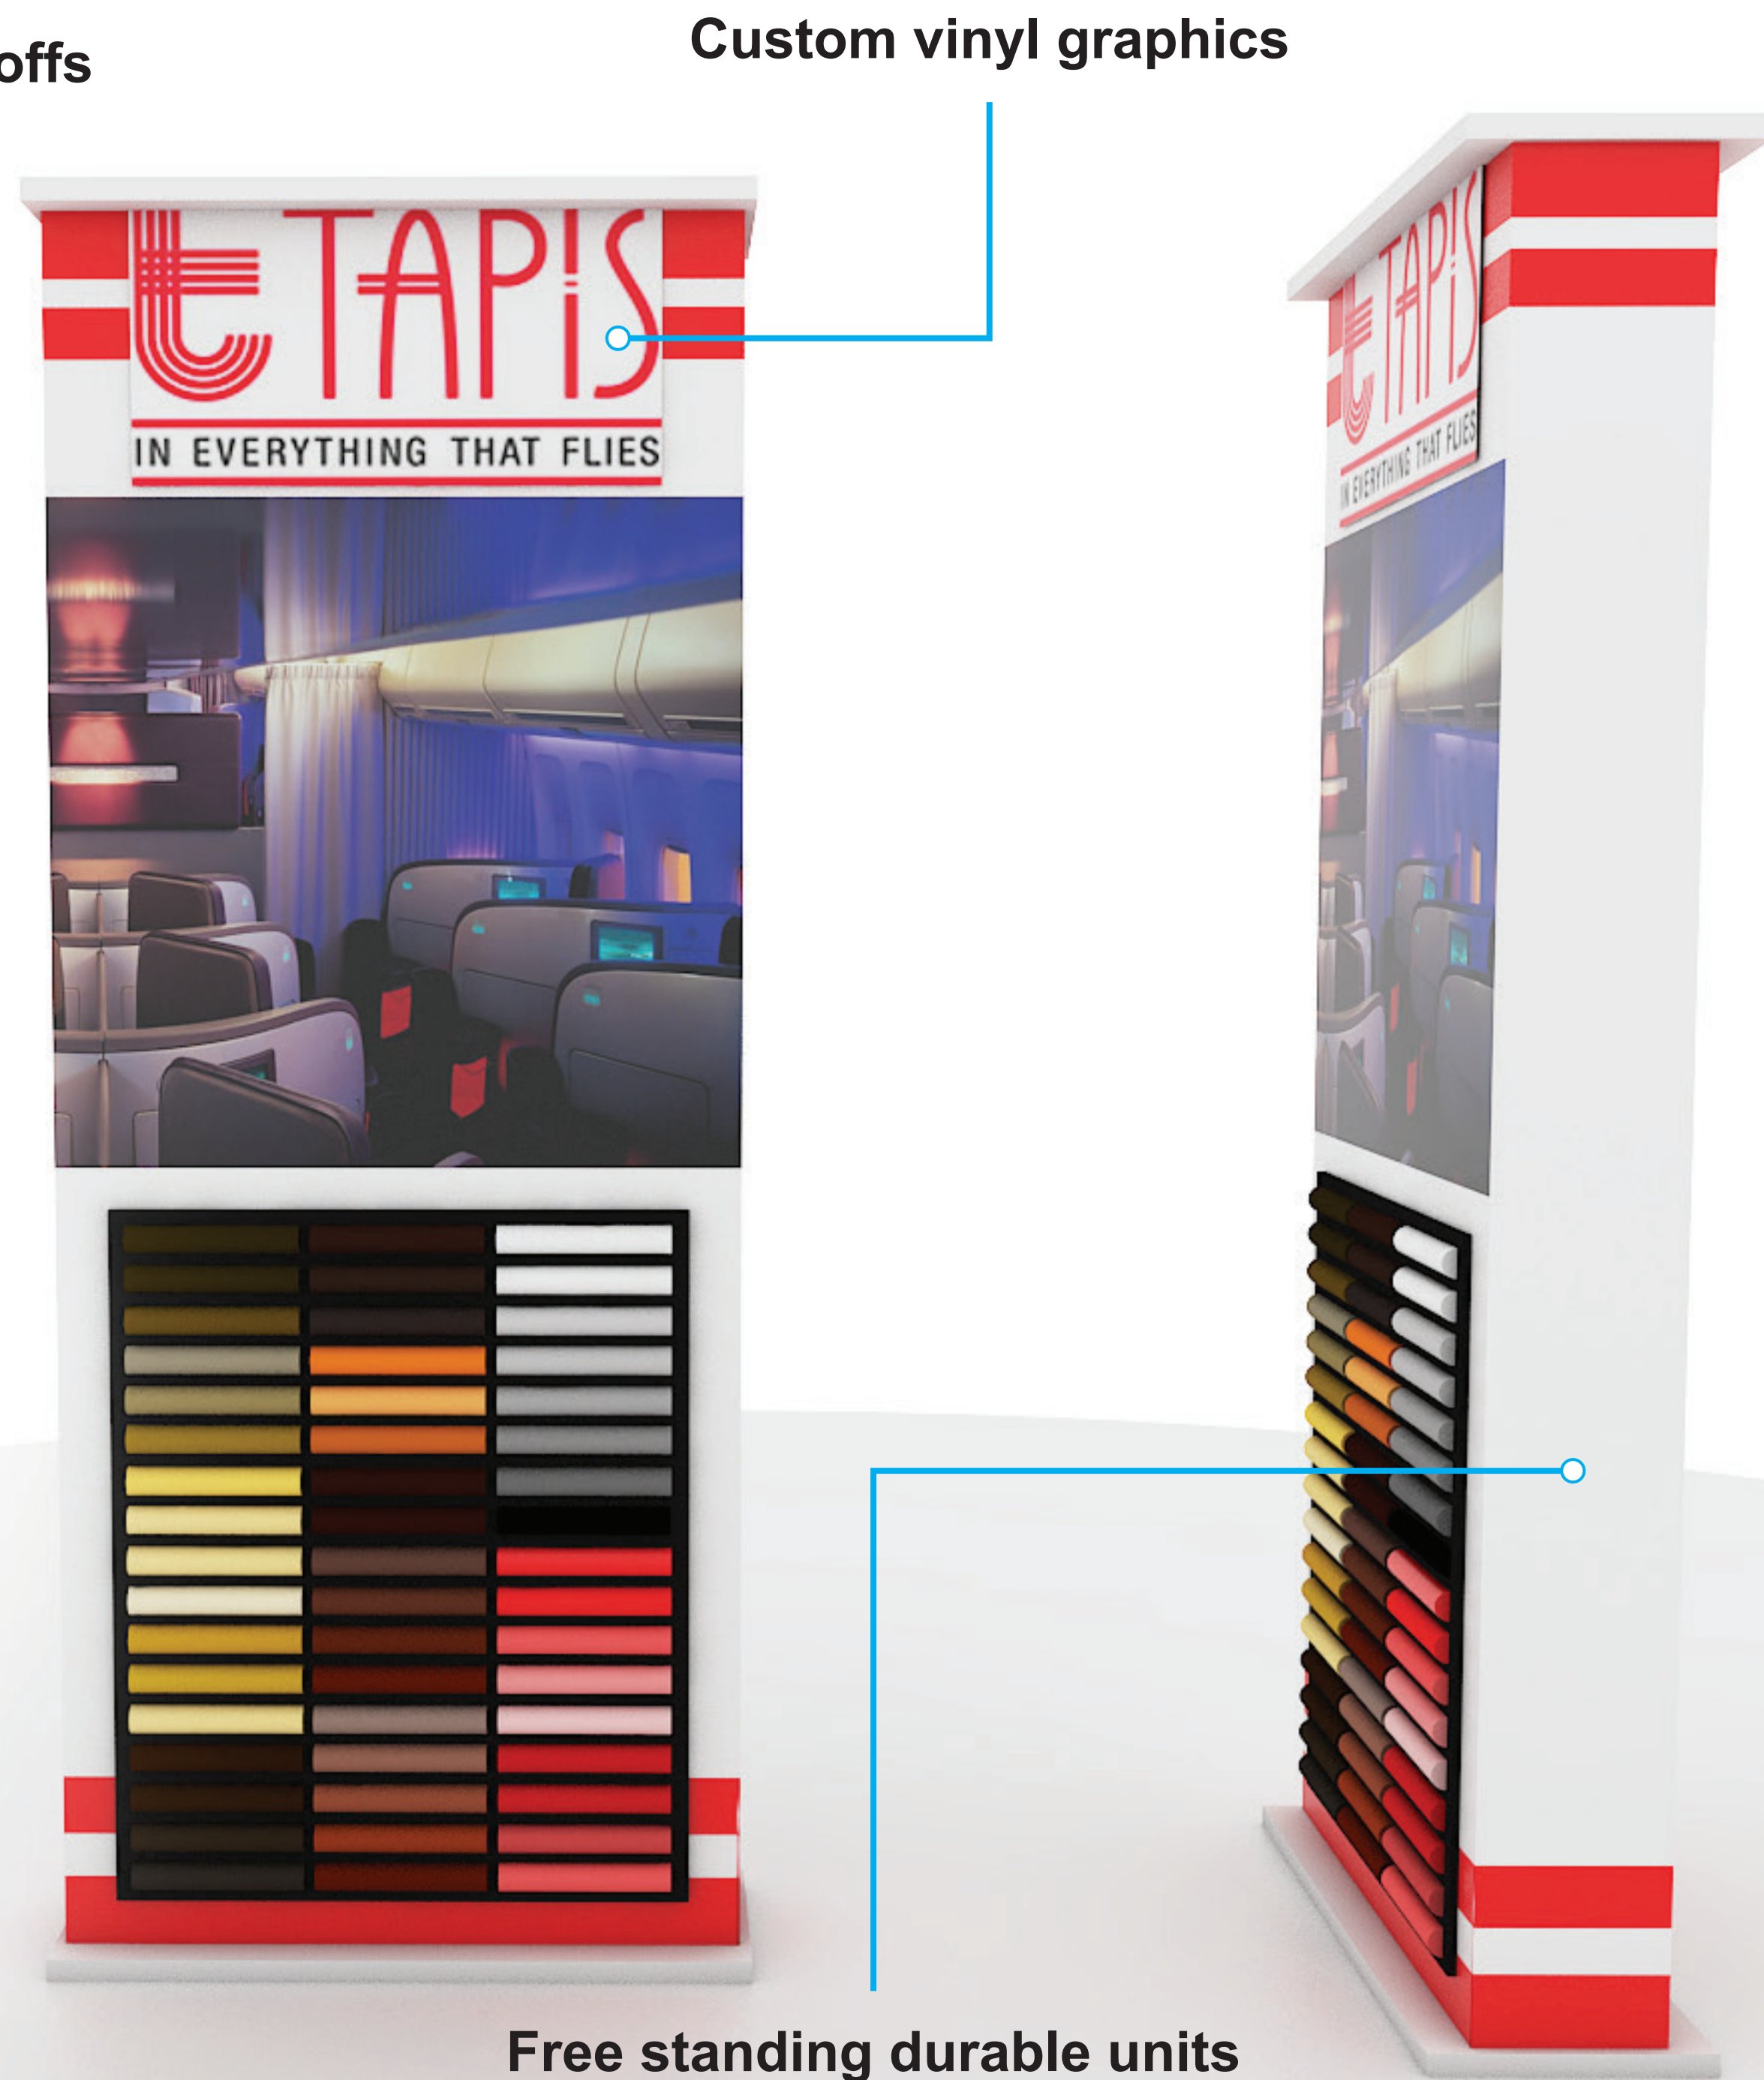

Free standing durable units