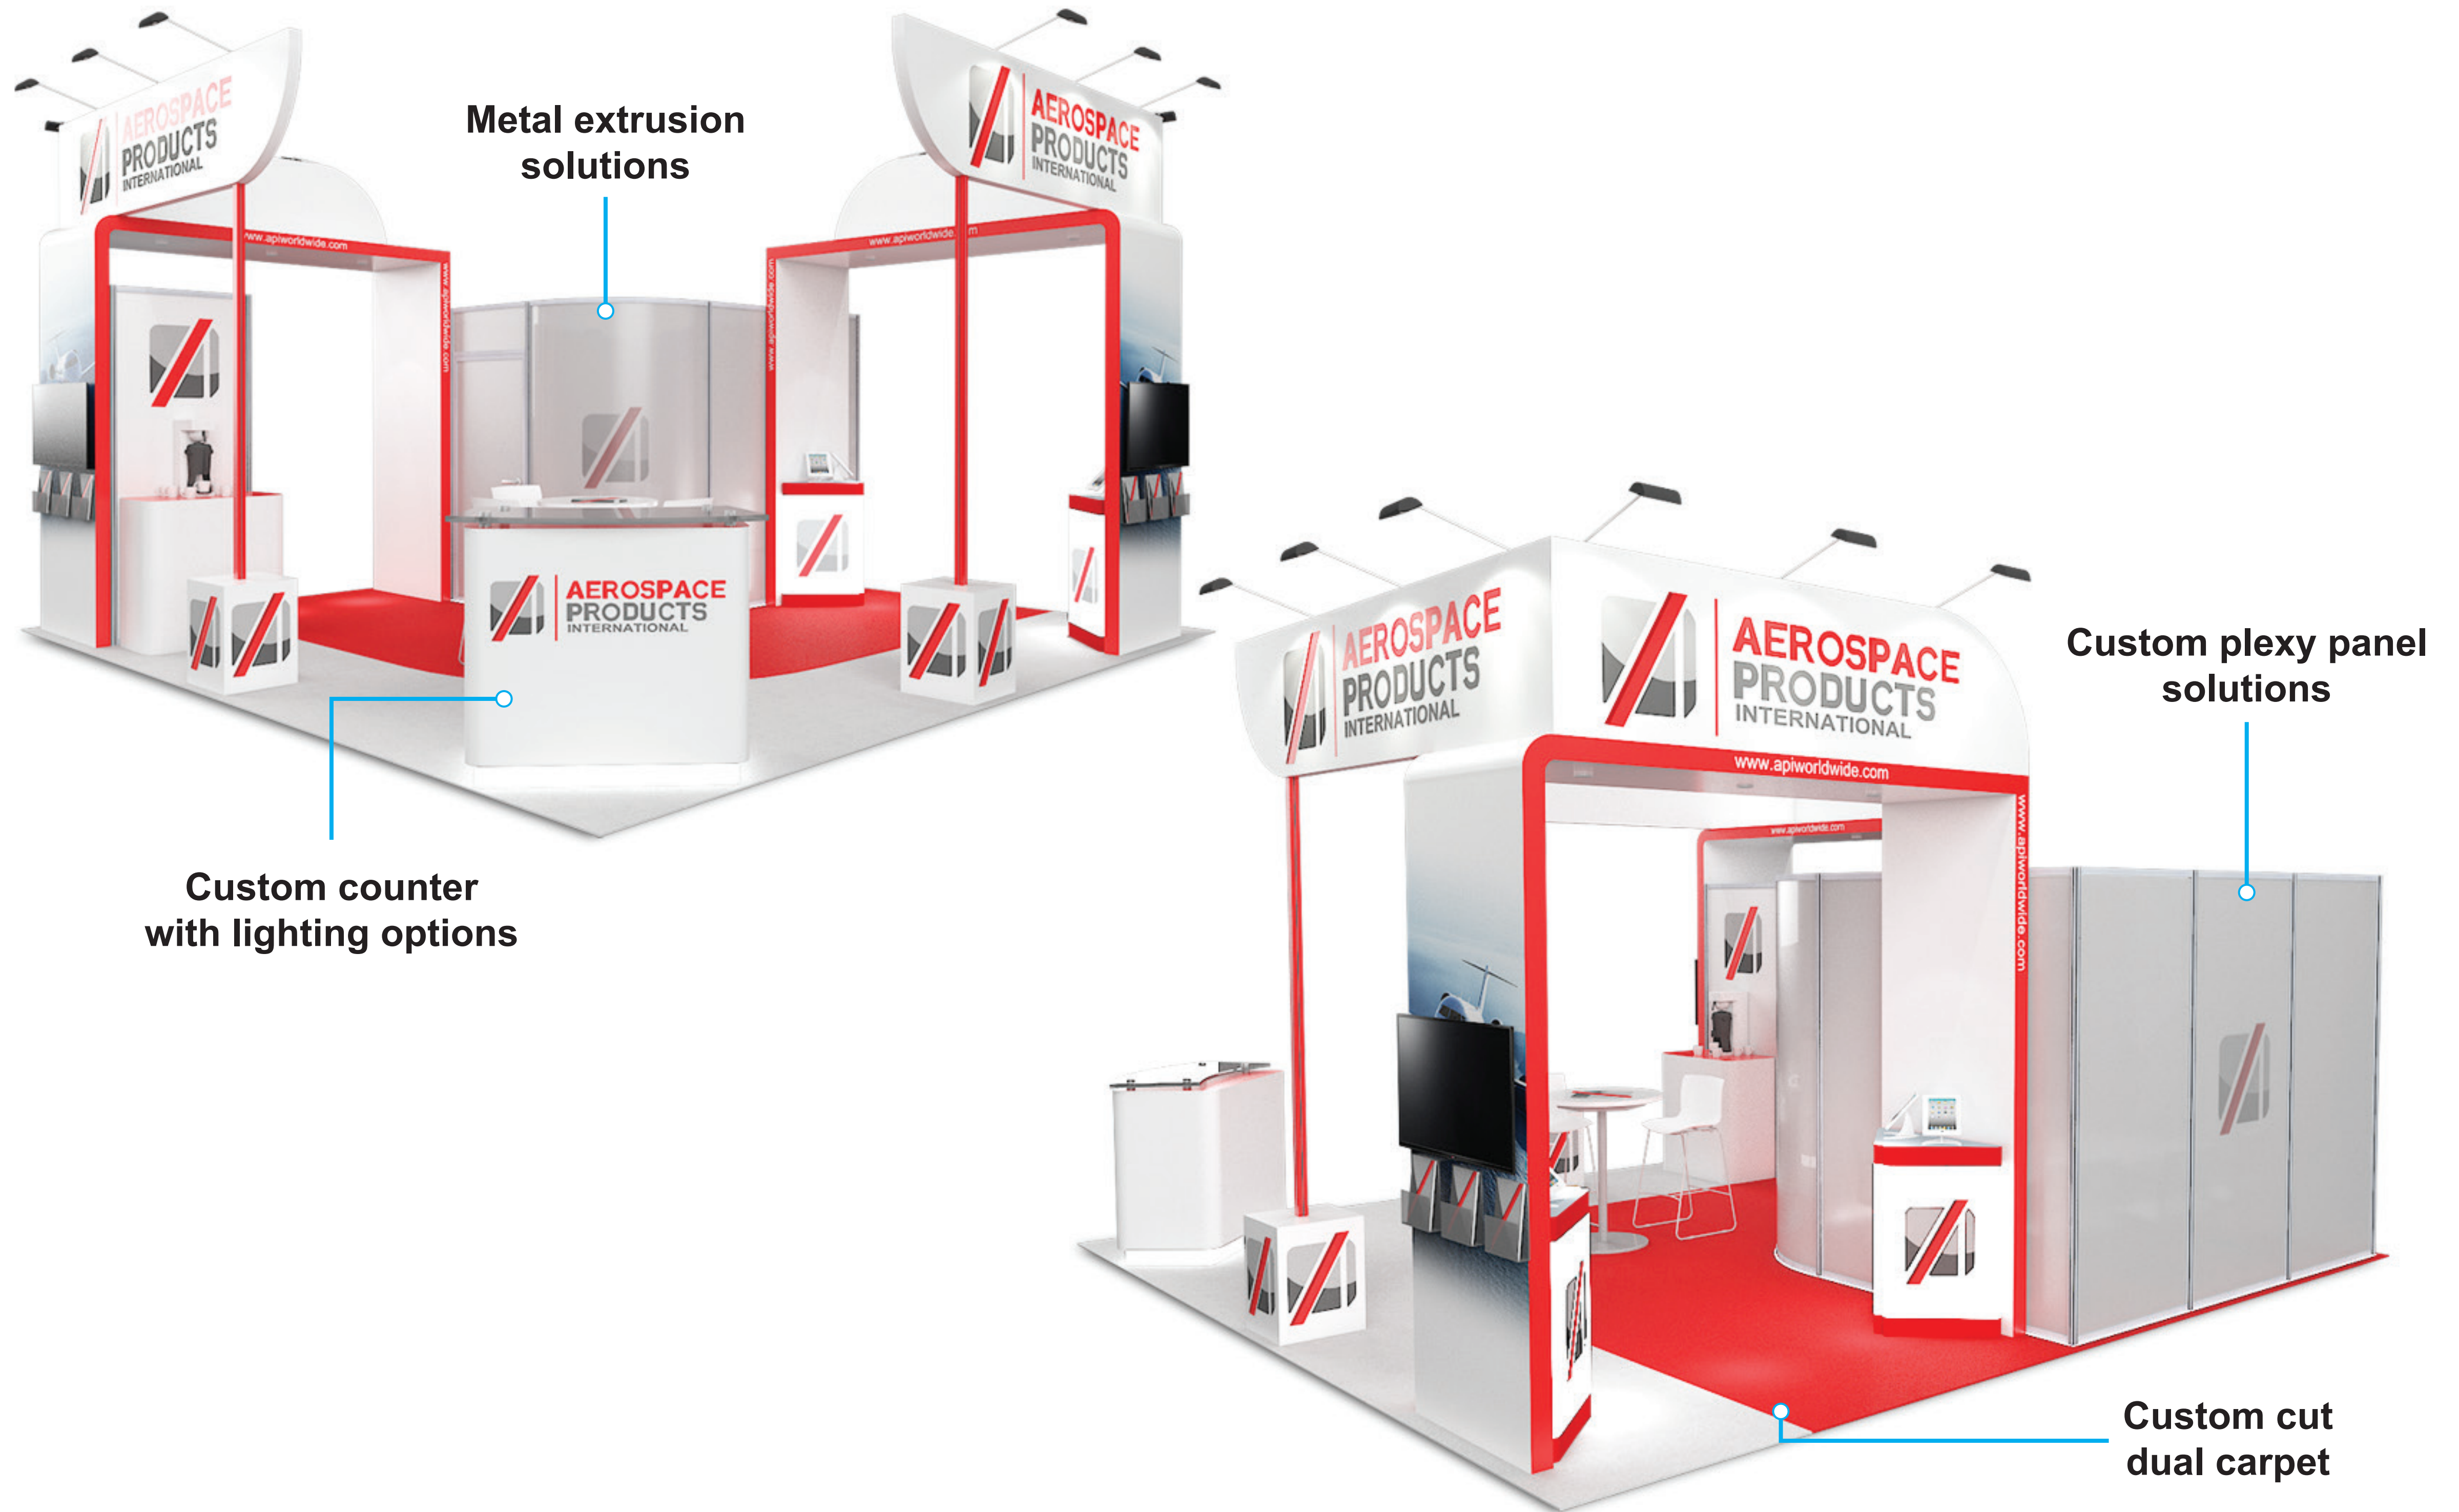

Metal extrusion solutions

Custom counter with lighting options

Custom plexy panel solutions

Custom cut dual carpet