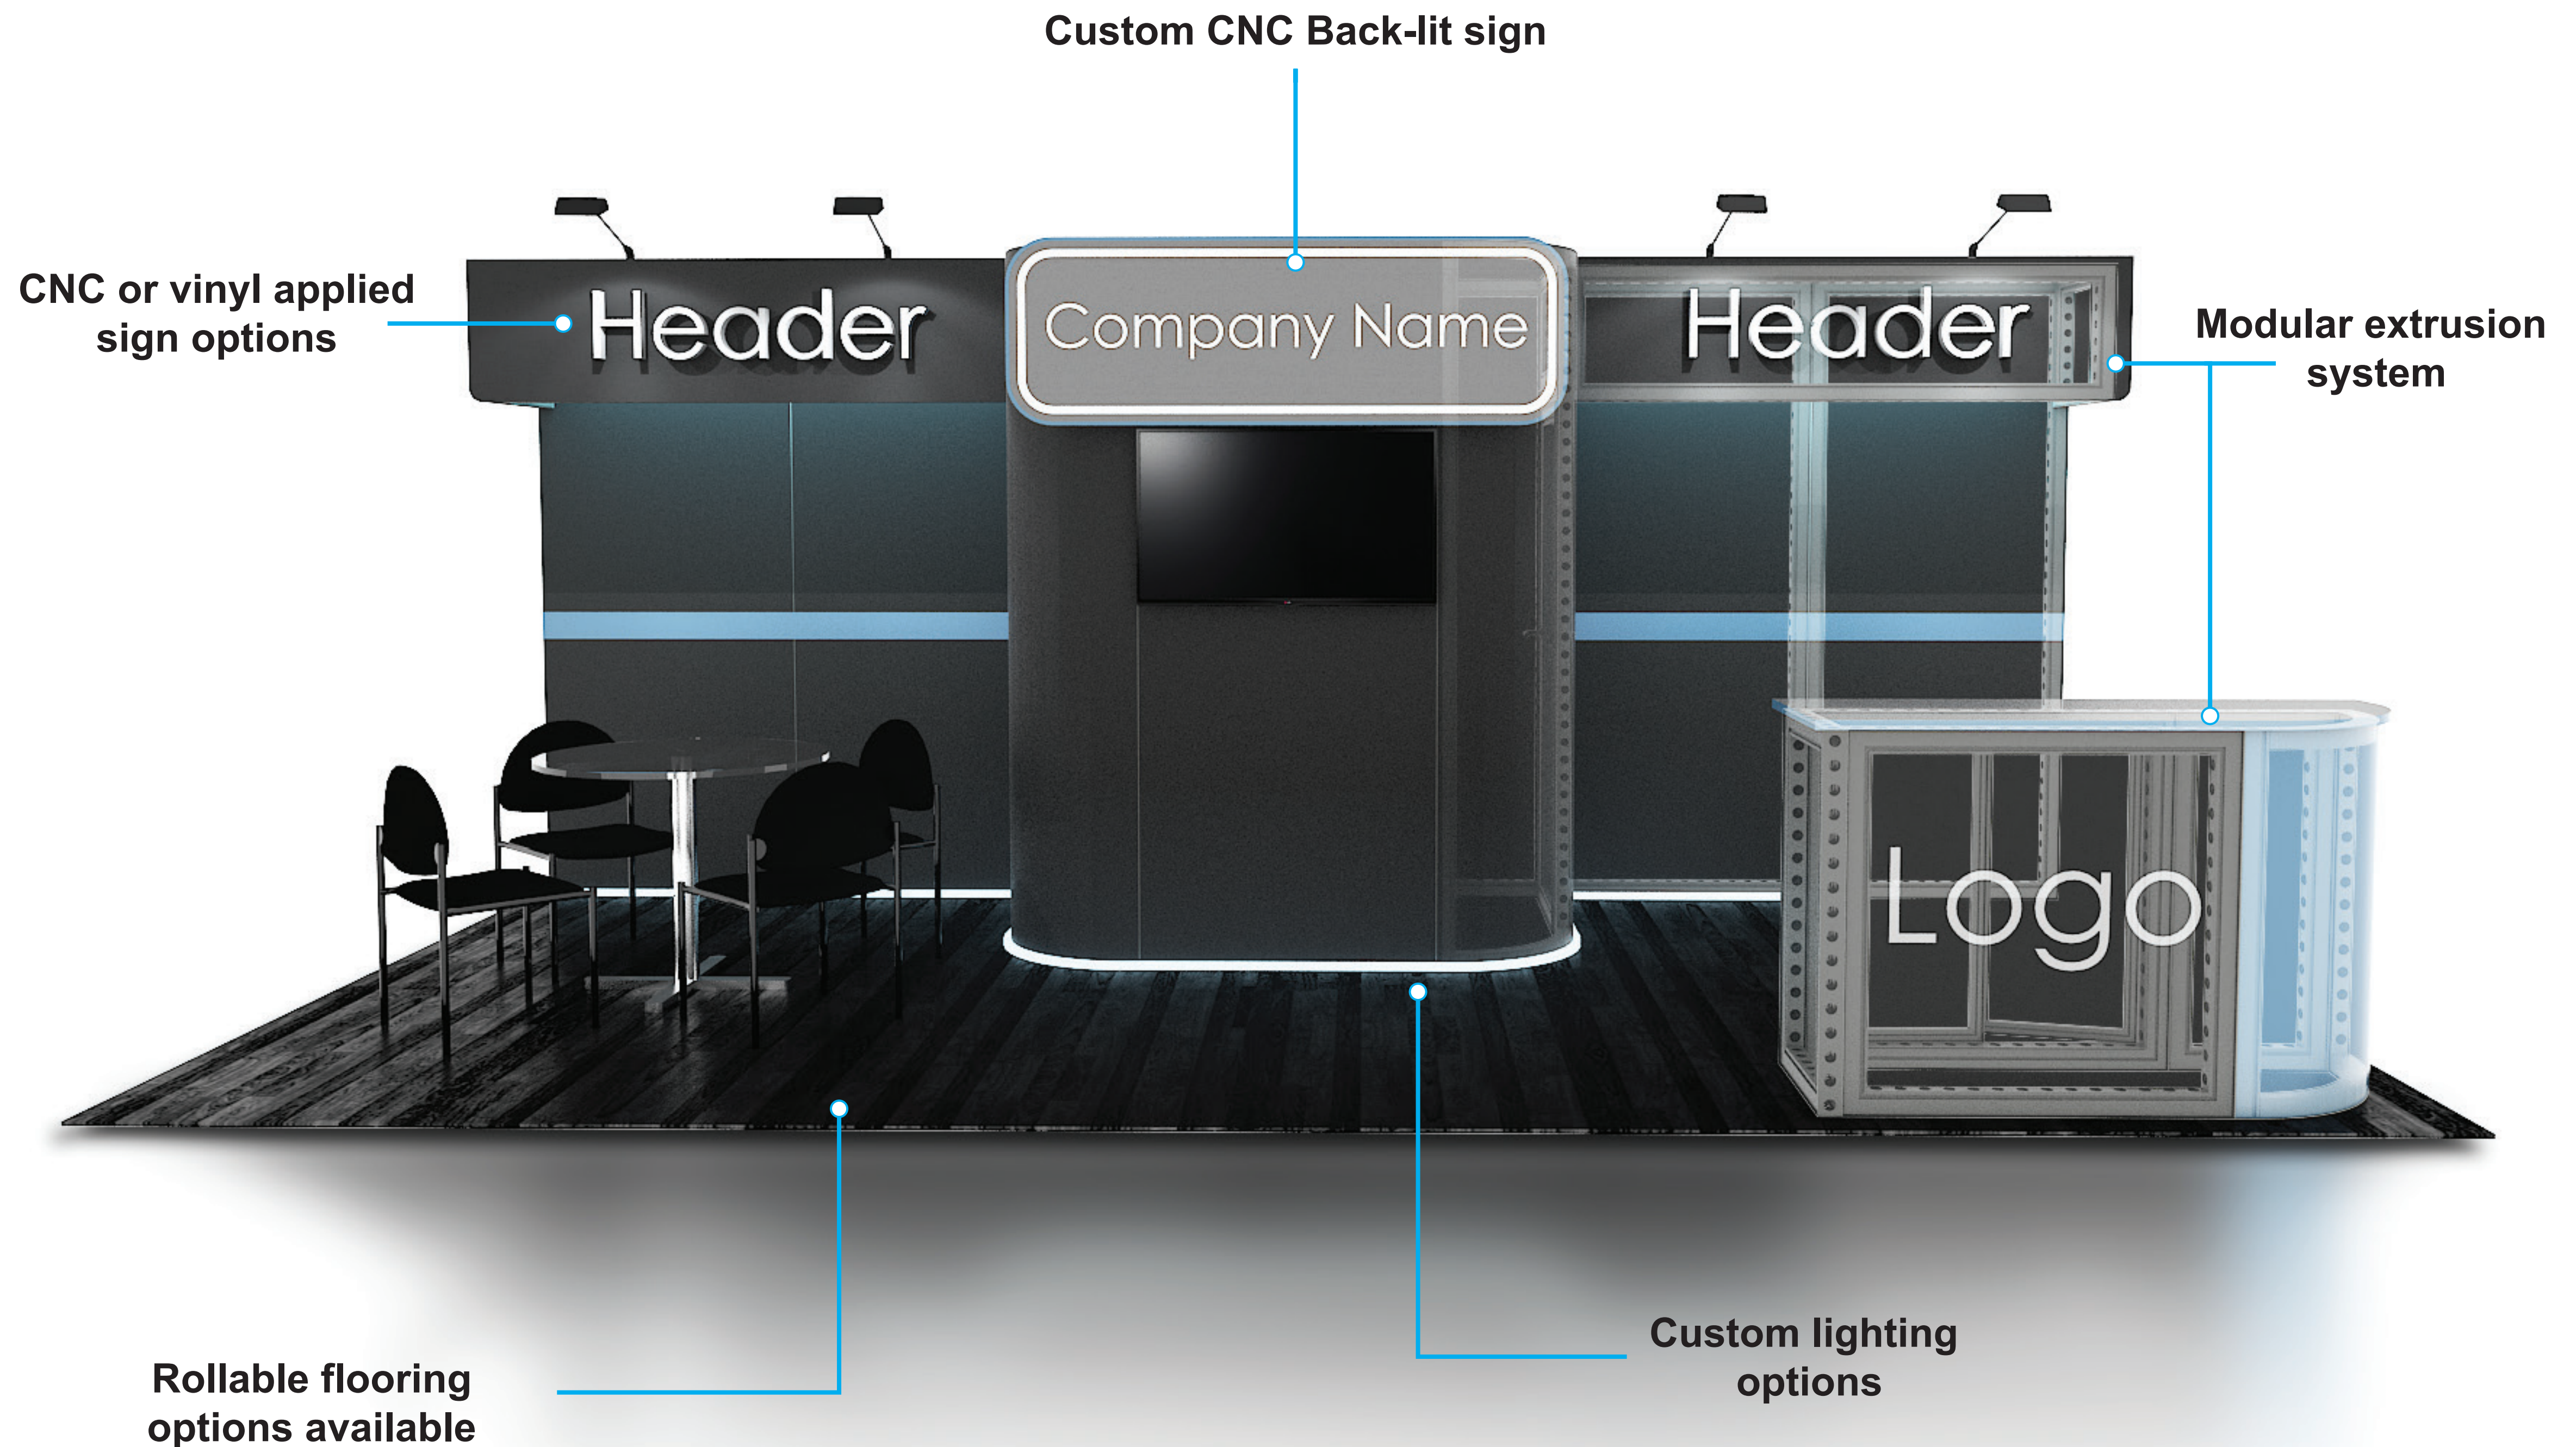

CNC or vinyl applied sign options

Custom CNC Back-lit sign

Modular extrusion system

Rollable flooring options available

Custom lighting options