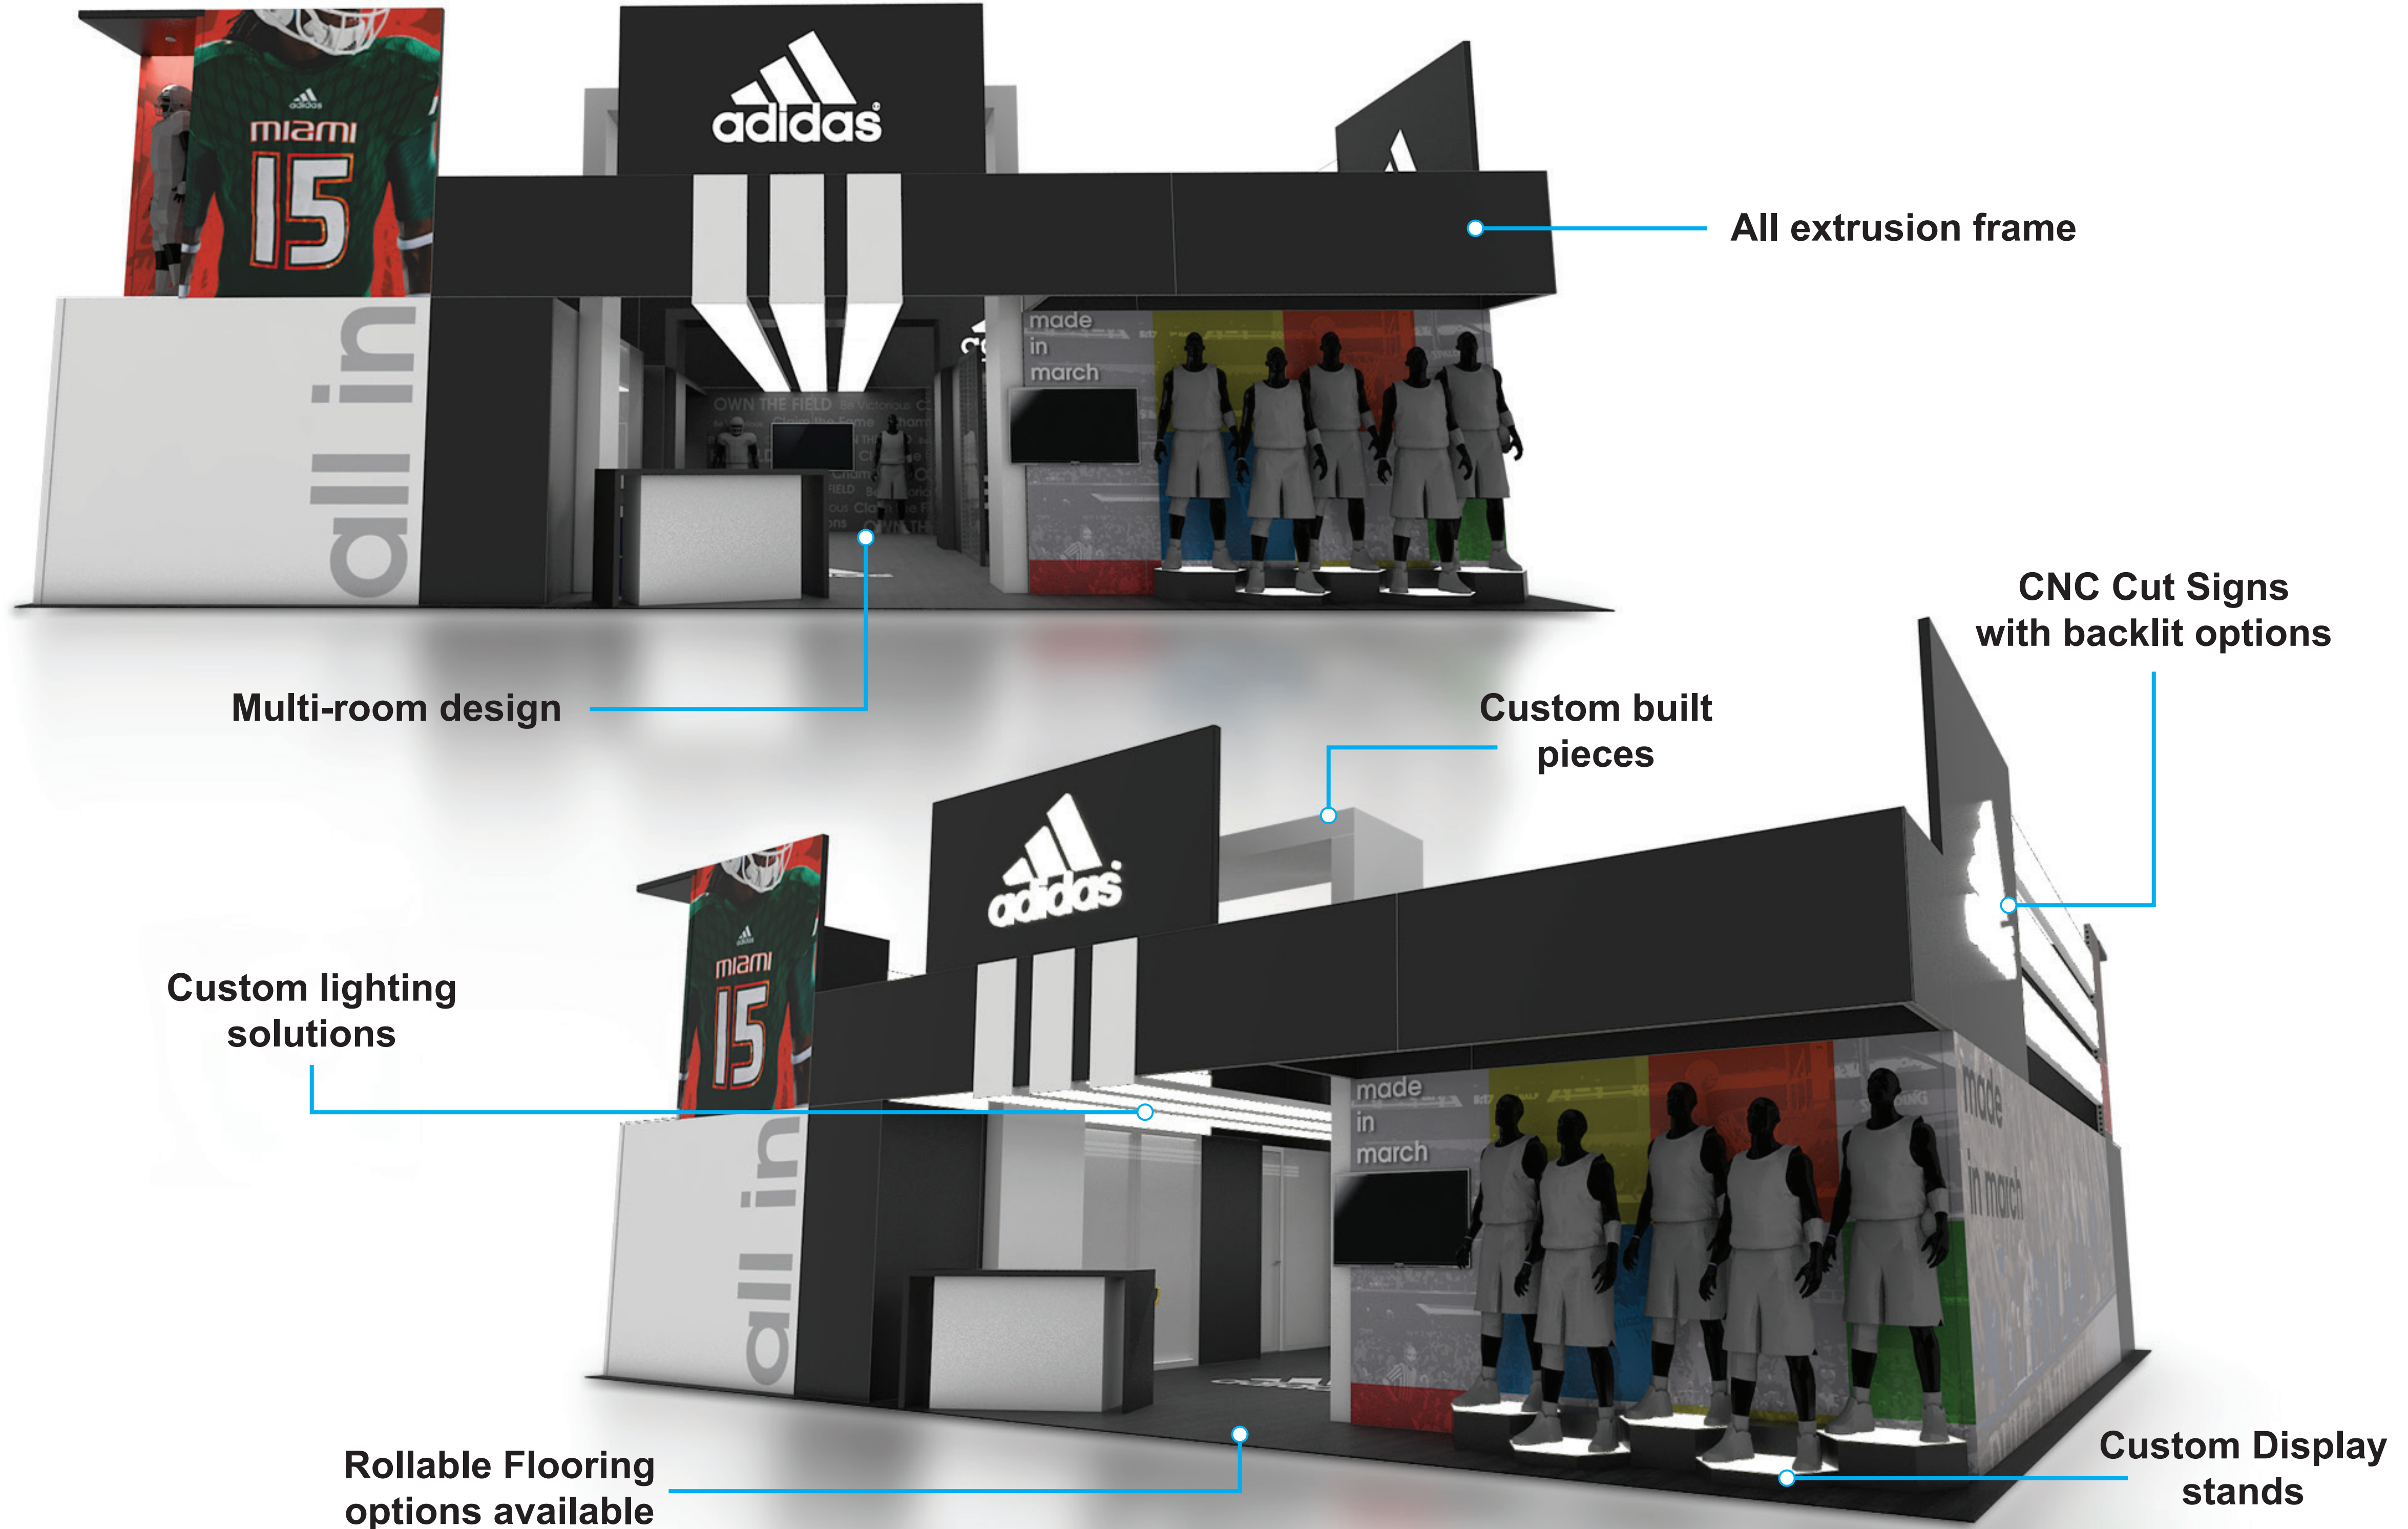

See us on facebook for the most current work that we do!
www.facebook.com/exhibitsone

In-house printed murals and custom graphics

CNC plexy and backlit sign options

All custom wood panel system

Custom Counter with storage options

Custom wall panels

Private conference area

Custom counters with storage

Metal extrusion solutions

Custom counter with lighting options

Custom plexy panel solutions

Custom cut dual carpet

CNC or vinyl applied sign options

Custom CNC Back-lit sign

Modular extrusion system

Rollable flooring options available

Custom lighting options

In-house printed graphics

Custom wall panels

Custom counter with underlit top

Backlit shelves

Storage options

Free standing durable units